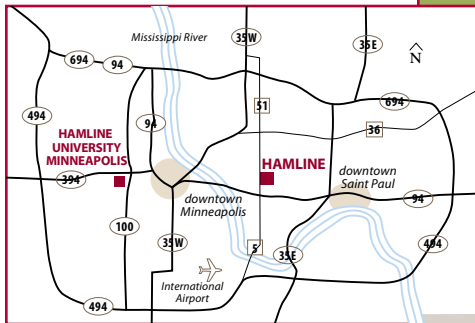

Admissions

Undergraduate:
833 Snelling Ave.
Graduate: 734 Snelling Ave.
Law School: School of Law

Anderson Center

Visitor Parking, Starbucks,
Bishop's Bistro, Piper Cafe,
Leo's Corner

Bush Memorial Library

School of Law

Registrar, School of Law
Dean's Office

Manor Hall

Counseling and Health
Services, Residential Life

Old Main

Administrative Offices,
Bridgman Hall

ADDITIONAL LOCATIONS

Hamline University Minneapolis

1600 Utica Avenue S.,
St. Louis Park

Hamline Park Plaza

570 Asbury Street

KEY

- Parking Lot
- Accessible Parking
- Campus Map
- Accessible Ramp
- Accessible Entrance
- Accessible Path
- Pedestrian Path
- Curb Cut
- Emergency Call Box