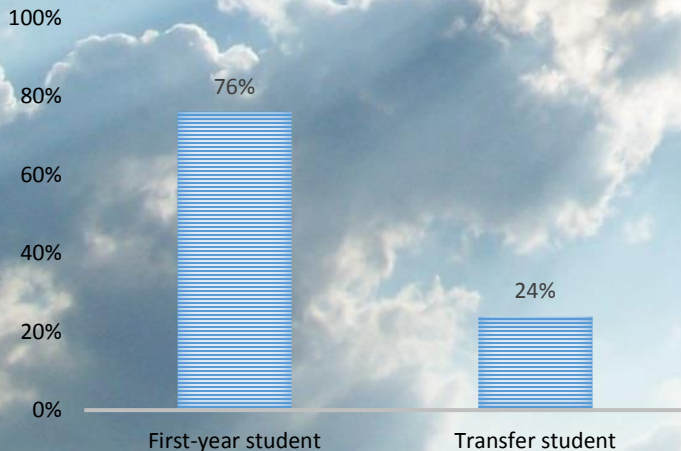

The Summer Stat

Summer 2016 - Brought to you by the Office of Institutional Effectiveness - Contact: inst-effectiveness@hamline.edu

The Senior Survey was administered in the Spring of 2016. Results are posted behind a log-in at: <http://www.hamline.edu/offices/institutional-effectiveness/survey-results/>

SELF-REPORTED MAJORS

95% of Hamline seniors report being very/generally satisfied with their undergraduate education at Hamline

STUDENT TYPE

Many abilities and types of knowledge are developed during a college education. **96% of Hamline seniors** reported that they **gained in-depth knowledge of a subject area** (%Greatly/Moderately)