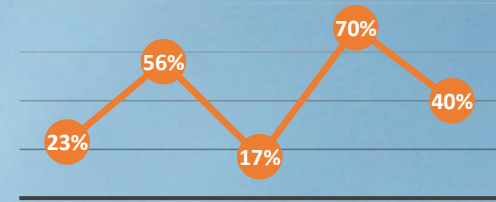

The Summer Stat

Summer 2016 - Brought to you by the Office of Institutional Effectiveness - Contact: inst-effectiveness@hamline.edu

The Senior Survey was administered in the Spring of 2016. Results are posted behind a log-in at: <http://www.hamline.edu/offices/institutional-effectiveness/survey-results/>

SELF-REPORTED MAJORS

95% of Hamline seniors report being very/generally satisfied with their undergraduate education at Hamline

STUDENT TYPE

Many abilities and types of knowledge are developed during a college education. **96% of Hamline seniors** reported that they **gained in-depth knowledge of a subject area** (%Greatly/Moderately)