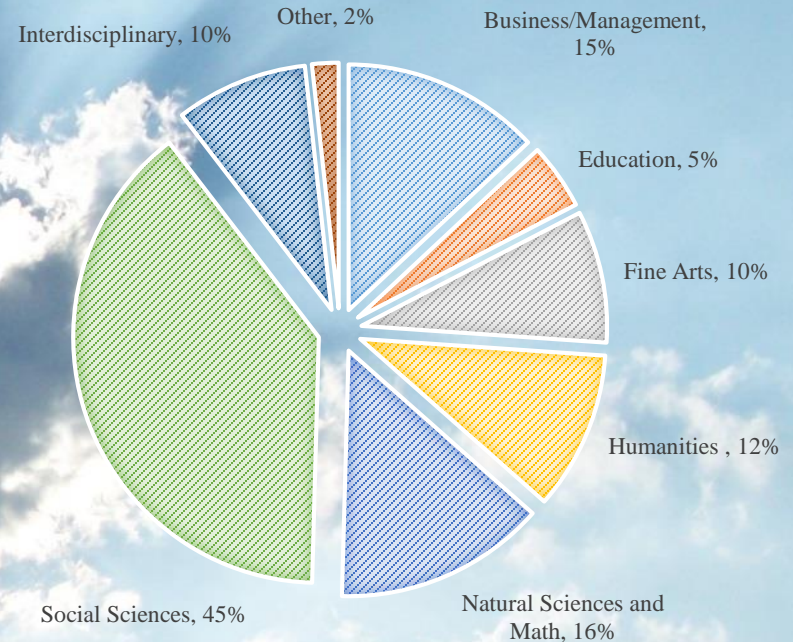

The Summer Stat

Summer 2016 - Brought to you by the Office of Institutional Effectiveness - Contact: inst-effectiveness@hamline.edu

The Senior Survey was administered in the Spring of 2016. Results are posted behind a log-in at: <http://www.hamline.edu/offices/institutional-effectiveness/survey-results/>

SELF-REPORTED MAJORS

95% of Hamline seniors report being very/generally satisfied with their undergraduate education at Hamline

STUDENT TYPE

Many abilities and types of knowledge are developed during a college education. **96% of Hamline seniors** reported that they **gained in-depth knowledge of a subject area** (%Greatly/Moderately)