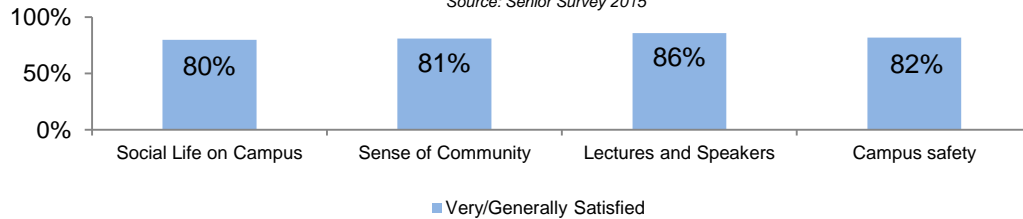

**HAMLIN
UNIVERSITY**

The Summer Stat

Summer 2015 - Brought to you by the Office of Institutional Effectiveness - Contact: inst-effectiveness@hamline.edu

Hot off the Press!

The Office of Institutional Research & Assessment is now the Office of Institutional Effectiveness. This change reflects work being done in the office, including learning outcomes assessment, accreditation, financial aid support, and custom research requests. Please visit the IE website and position highlights chart for more information on the services provided!

Quality of Campus Life

Source: Senior Survey 2015

94% of seniors reported being satisfied with their time at Hamline, while 80% of seniors reported that they would attend Hamline again

Participation in Student Organizations / Activities