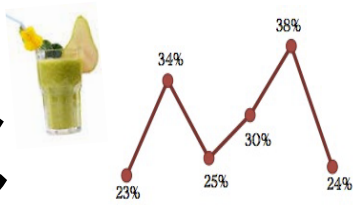

Hot off the Press!

The Office of Institutional Research & Assessment is now the Office of Institutional Effectiveness. This change reflects work being done in the office, including learning outcomes assessment, accreditation, financial aid support, and custom research requests. Please visit the IE website and position highlights chart for more information on the services provided!