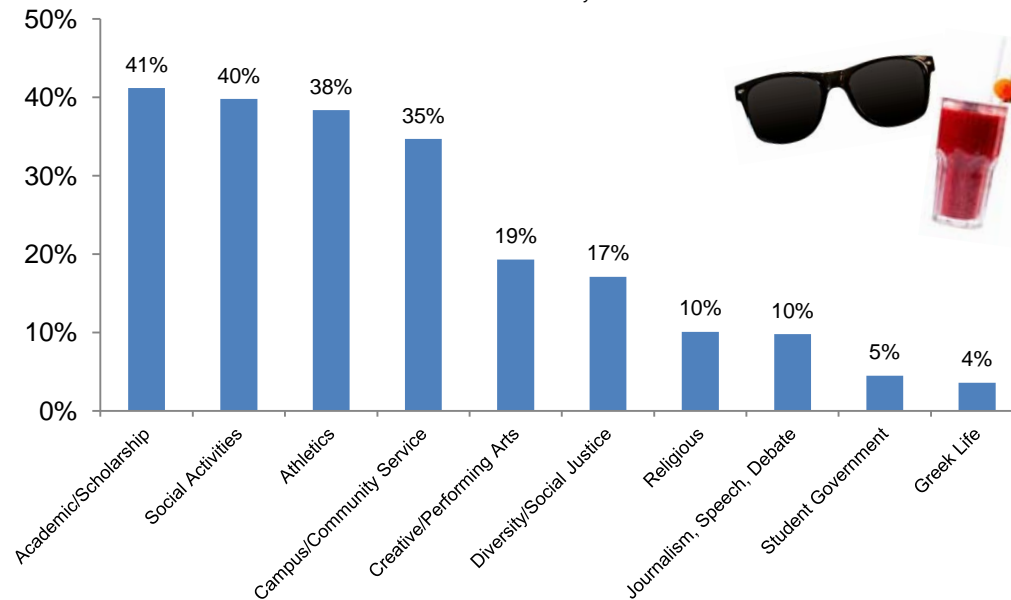

Quality of Campus Life

Source: Senior Survey 2015

94% of seniors reported being satisfied with their time at Hamline, while 80% of seniors reported that they would attend Hamline again

Participation in Student Organizations / Activities

Source: Senior Survey 2015

The Senior Survey was administered in the spring of 2015. A total of 357 valid responses were analyzed.

Where's Bishop Leo?