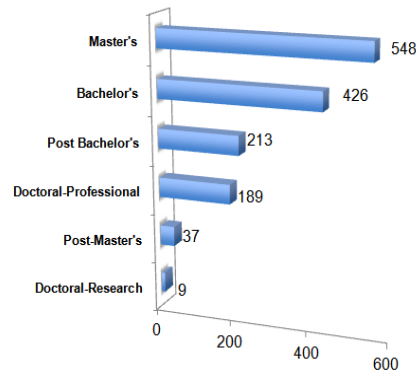

Hot off the Press

There are **536** new first year freshman students at Hamline, hailing from **26** states and **1** foreign country.

Fall 2013 Census Day Data

Degrees Awarded in 2012