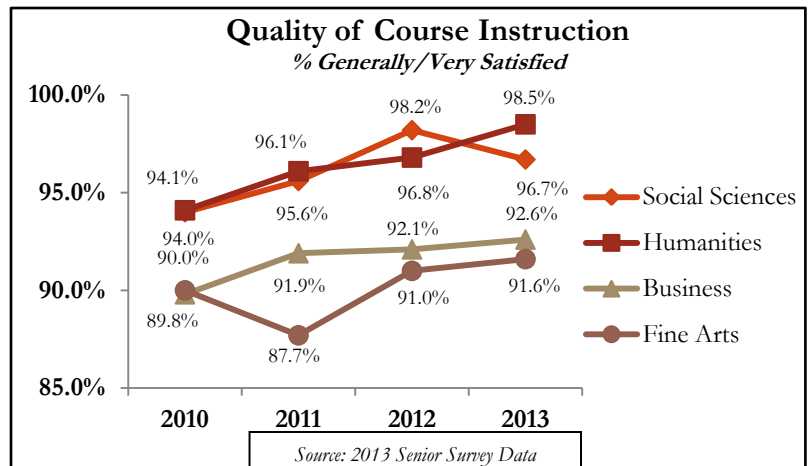

Do you have feedback on the quality of your education?

Source: NSSE 2012 First Year and Senior Comments