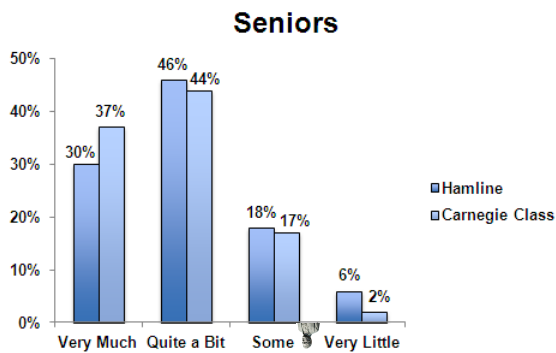

November 2013
Brought to you by the Office of Institutional Research
Contact: inst-research@hamline.edu

Self-Reported Time Spent Studying

The NSSE is a 100-item survey administered once every three years to Hamline first year and senior students. Hundreds of schools administer the NSSE nationwide, and Hamline is compared to the Carnegie class, which is comprised of 156 colleges and universities comparable to Hamline in degree seeking behaviors. For more information, please visit