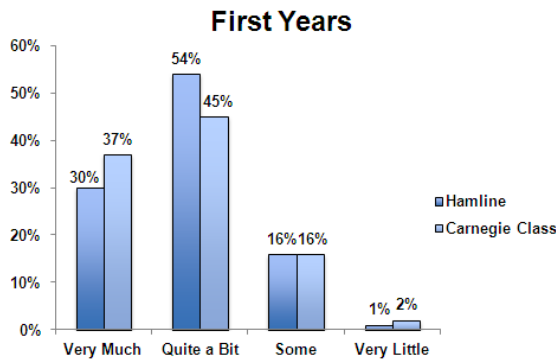

November 2013
Brought to you by the Office of Institutional Research
Contact: inst-research@hamline.edu

Self-Reported Time Spent Studying

The NSSE is a 100-item survey administered once every three years to Hamline first year and senior students. Hundreds of schools administer the NSSE nationwide, and Hamline is compared to the Carnegie class, which is comprised of 156 colleges and universities comparable to Hamline in degree seeking behaviors. For more information, please visit