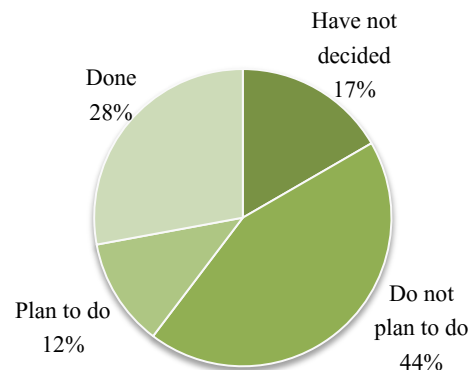

Senior Survey 2013

Research or Creative Project Activity

Source: US News

Did You Know?

May is National Pet Month! Be sure to check out the Humane Society, 2 miles from Hamline University at 1115 Beulah Lane!

<http://www.animalhumanesociety.org/>

Work on a Research Project with a Faculty Member outside of Course or Program Requirements

First-Years

Seniors

58% of **first years** reported that they **occasionally** look up **scientific research** articles and resources