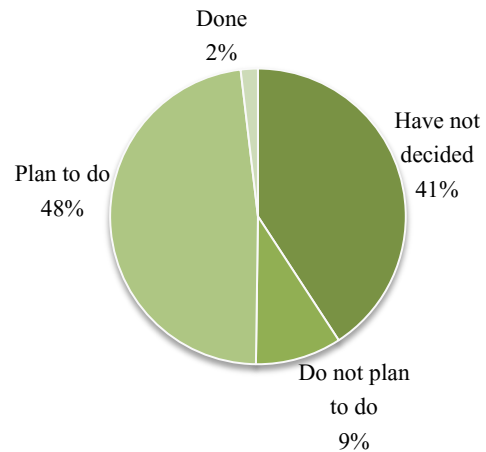

May 2014
Brought to you by the Office of Institutional Research
Contact: inst-research@hamline.edu

NCUR Projects by Year

51% of students surveyed in their senior year reported that they had **off-campus, semi-professional** employment such as **research** or computing jobs

Senior Survey 2013

Research or Creative Project Activity

Source: US News

Did You Know?

May is National Pet Month! Be sure to check out the Humane Society, 2 miles from Hamline University at 1115 Beulah Lane!

<http://www.animalhumanesociety.org/>

Work on a Research Project with a Faculty Member outside of Course or Program Requirements

First-Years

Seniors

58% of **first years** reported that they **occasionally** look up **scientific research** articles and resources