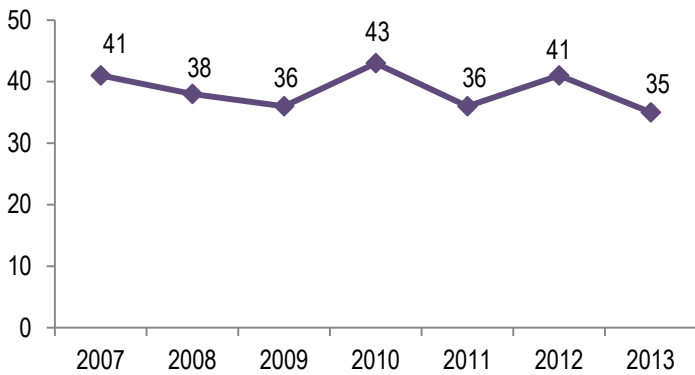

May 2014
Brought to you by the Office of Institutional Research
Contact: inst-research@hamline.edu

NCUR Projects by Year

51% of students surveyed in their senior year reported that they had **off-campus, semi-professional** employment such as **research** or computing jobs

Senior Survey 2013

Research or Creative Project Activity

Source: US News

Did You Know?

May is National Pet Month! Be sure to check out the Humane Society, 2 miles from Hamline University at 1115 Beulah Lane!