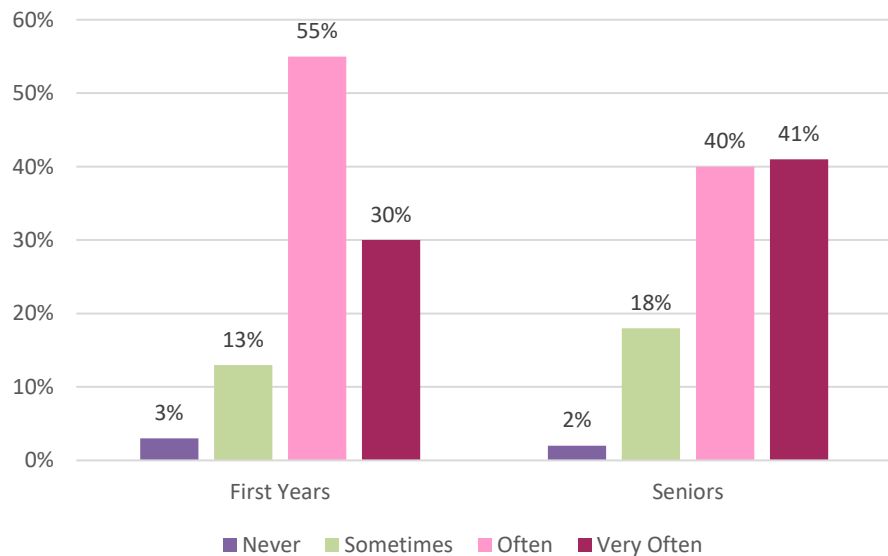

The Monthly Stat

Brought to you by the Office of Institutional Effectiveness
Contact: inst-effectiveness@hamline.edu

MAY 2020

May

2019 National Survey of Student Engagement Responses from First Years and Seniors

How often have seniors summarized what they learned in class or from course materials?

How often have you identified key information from reading assignments?

Where's Bishop Leo?