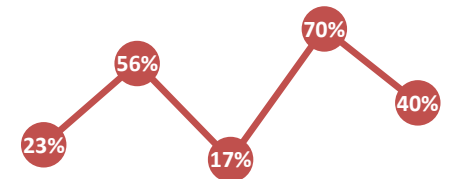

The Monthly Stat

Brought to you by the Office of Institutional Effectiveness
Contact: inst-effectiveness@hamline.edu

MAY 2020

May

2019 National Survey of Student Engagement Responses from First Years and Seniors