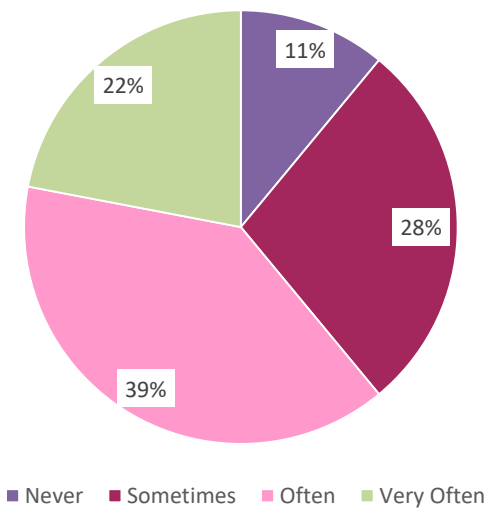

The Monthly Stat

Brought to you by the Office of Institutional Effectiveness
Contact: inst-effectiveness@hamline.edu

MAY 2020

May

2019 National Survey of Student Engagement Responses from First Years and Seniors

How often have seniors summarized what they learned in class or from course materials?

How often have you identified key information from reading assignments?

Where's Bishop Leo?