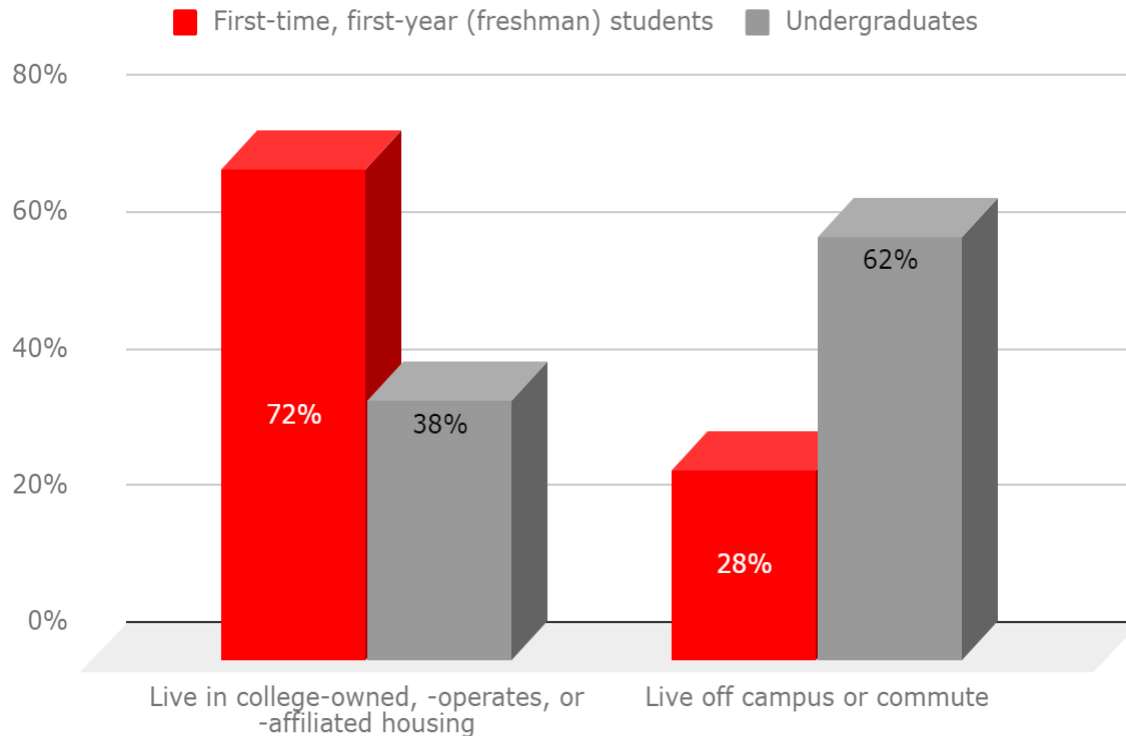

The Monthly Stat

Brought to you by the Office of Institutional Effectiveness
Contact: inst-effectiveness@hamline.edu

MARCH 2019

Getting To Know Hamline Students

The average age of all first-time, first-year freshman is 18 and the average age of all undergraduate students is 20.

What percent of Hamline students are first-time, first-year freshman AND from out of state?

- a. 21%
- b. 18%
- c. 26%
- d. 30%

Answer: a. 21%

Where's Bishop Leo?