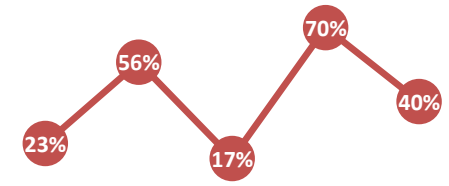

The Monthly Stat

Brought to you by the Office of Institutional Effectiveness
Contact: inst-effectiveness@hamline.edu

MARCH 2019

Getting To Know Hamline Students

The average age of all first-time, first-year freshman is 18 and the average age of all undergraduate students is 20.