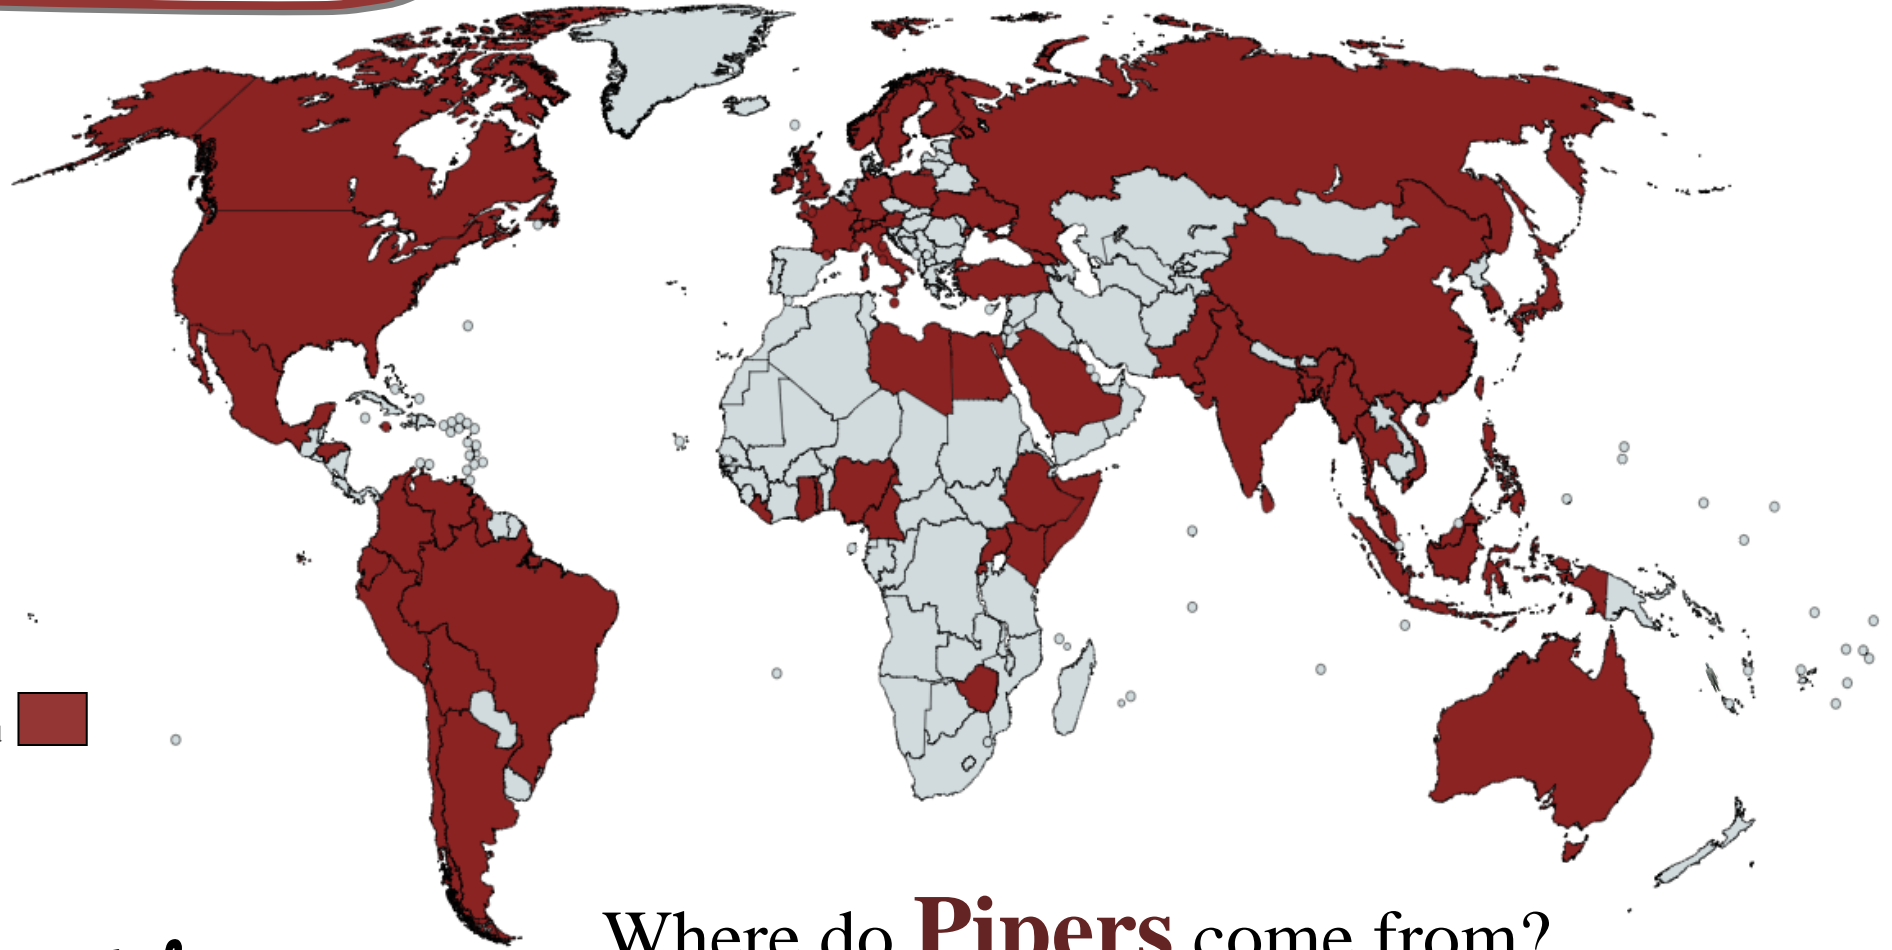

**HAMLIN
UNIVERSITY**

The Monthly Stat

February 2015 - Brought to you by the Office of Institutional Research - Contact: inst-research@hamline.edu

Country Represented 

Where do **Pipers** come from?

61 countries total

**Includes ALL students: undergrad, grad, non-degree seeking students. N=4469*

Source: Census Day 2014

Where's Bishop Leo?