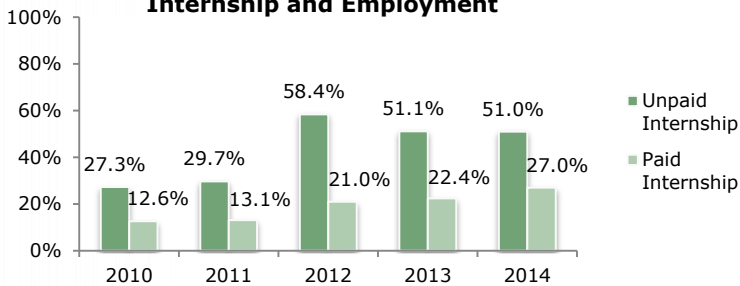

The Monthly Stat

April 2014
Brought to you by the Office of Institutional Research
Contact: inst-research@hamline.edu

Preliminary responses were downloaded as of March 2014 following Senior Day.

Internship and Employment

Activities Participated in College

44% of seniors attended cultural events, concerts or art exhibits during their years at Hamline

Senior Survey 2014 Comments

56% of Hamline's 2014 seniors spent **11 or more hours** attending class or labs.

85% indicated that they made **class presentations** at least once a semester

Where's Bishop Leo?