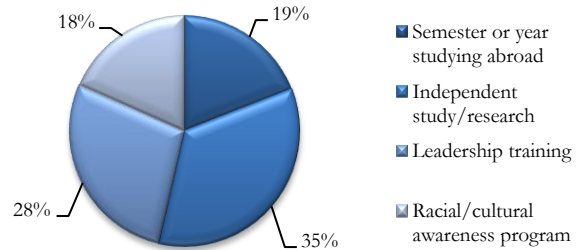

Activities Participated in College

44% of seniors attended cultural events, concerts or art exhibits during their years at Hamline

Senior Survey 2014 Comments

56% of Hamline's 2014 seniors spent **11 or more hours** attending class or labs.

85% indicated that they made **class presentations** at least once a semester

Where's Bishop Leo?