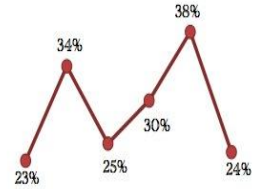

The Monthly Stat