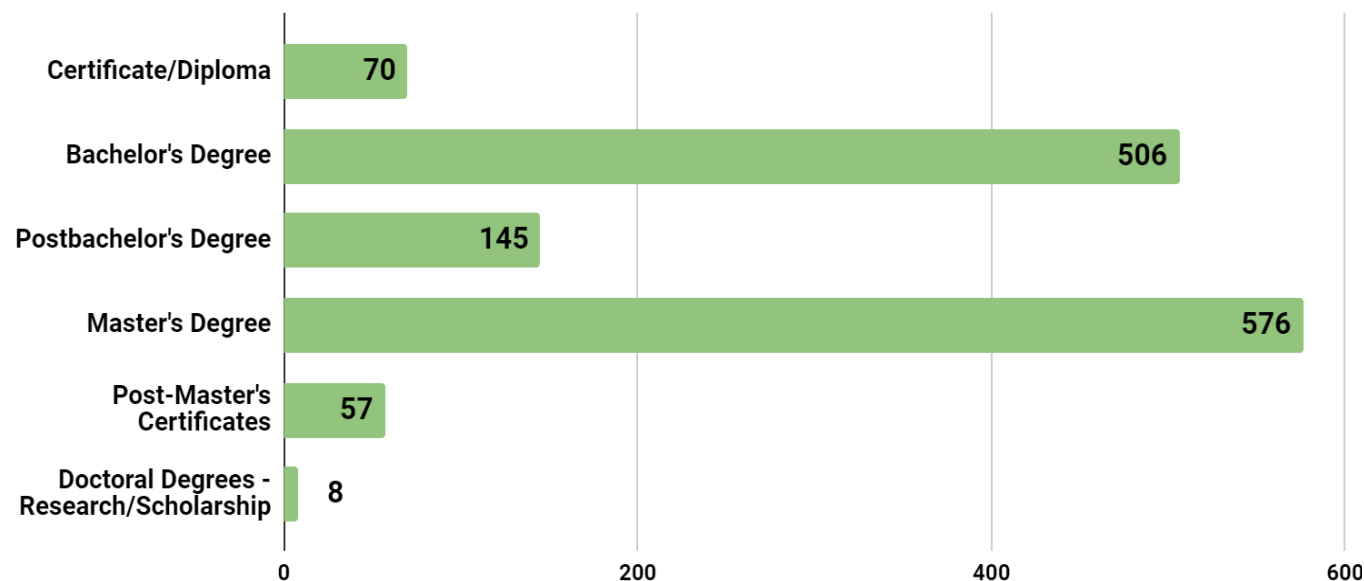

# The Monthly Stat

Brought to you by the Office of Institutional Effectiveness  
Contact: [inst-effectiveness@hamline.edu](mailto:inst-effectiveness@hamline.edu)

APRIL 2019

Check out Hamline's...

## Common Data Set!

Who Applied For Fall 2018?  
1,790 Men & 3,004 Women

### Number of Degrees Awarded Last Year

Degrees awarded from July 1, 2017 to June 30, 2018

Where's Bishop Leo?