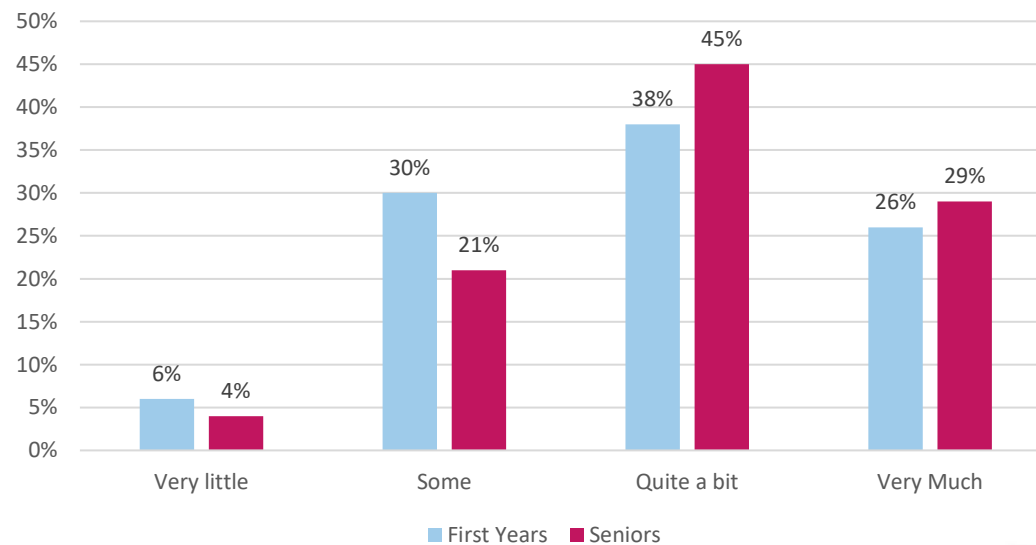

The Monthly Stat

Brought to you by the Office of Institutional Effectiveness
Contact: inst-effectiveness@hamline.edu

APRIL 2020

2019 National Survey of Student Engagement Responses

April

How much has your experience at Hamline contributed to your knowledge, skills, and personal development in working effectively with others?

92% of First Years in 2019 stated that during the current school year they have asked another student to help you understand course material.

Fun Fact: April 22nd is Earth Day

Where's Bishop Leo?