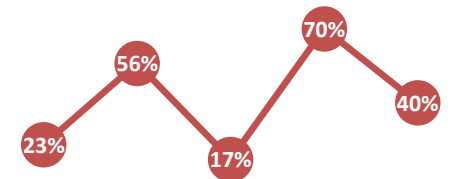

The Monthly Stat

Brought to you by the Office of Institutional Effectiveness
Contact: inst-effectiveness@hamline.edu

APRIL 2020

2019 National Survey of Student Engagement Responses

April

How much has your experience at Hamline contributed to your knowledge, skills, and personal development in working effectively with others?

92% of First Years in 2019 stated that during the current school year they have asked another student to help you understand course material.

Fun Fact: April 22nd is Earth Day

Where's Bishop Leo?