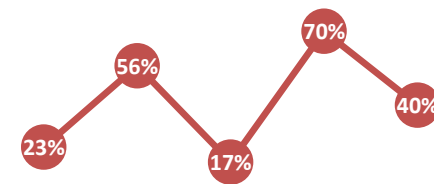

The Monthly Stat

Brought to you by the Office of Institutional Effectiveness

Contact: inst-effectiveness@hamline.edu

MARCH 2018

First-Year Student Life & Data

FIRST-TIME, FULL-TIME STUDENT LIVING ARRANGEMENTS

Percent who live off campus or commute, 27%

Percent who live in college-owned, -operated, or -affiliated housing, 73%

Pipers know when to ask for and give help on coursework. 90% of first years reported that they asked another student to help them understand course material (Sometimes, Often, Very often).