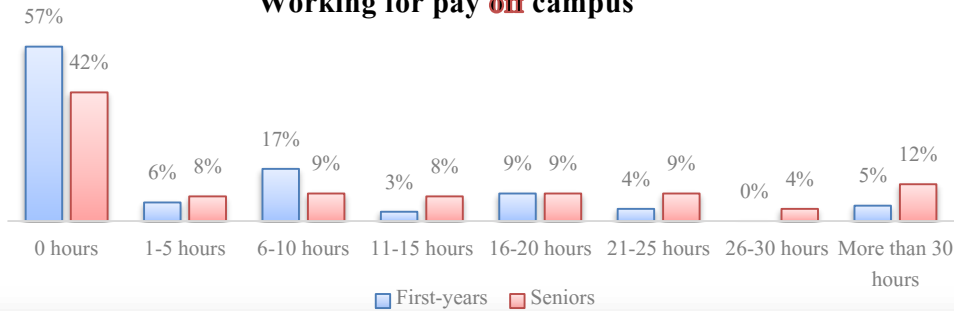

The Monthly Stat

Brought to you by the Office of Institutional Effectiveness
 Contact: inst-effectiveness@hamline.edu

MARCH 2017

How many hours in a 7-day week do you spend...

Working for pay **on** campus

70% of seniors and 66% of first years attended an art exhibit, play, or other arts performance

Working for pay **off** campus

Spring Break is approaching! How do students spend their free time?

All data from the 2016 National Survey of Student Engagement