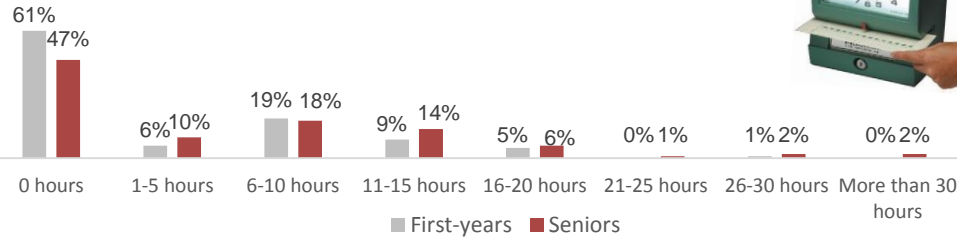

The Monthly Stat

Brought to you by the Office of Institutional Effectiveness
 Contact: inst-effectiveness@hamline.edu

MARCH 2017

How many hours in a 7-day week do you spend...

Working for pay **on** campus

70% of seniors and 66% of first years attended an art exhibit, play, or other arts performance

Working for pay **off** campus

Spring Break is approaching! How do students spend their free time?

All data from the 2016 National Survey of Student Engagement