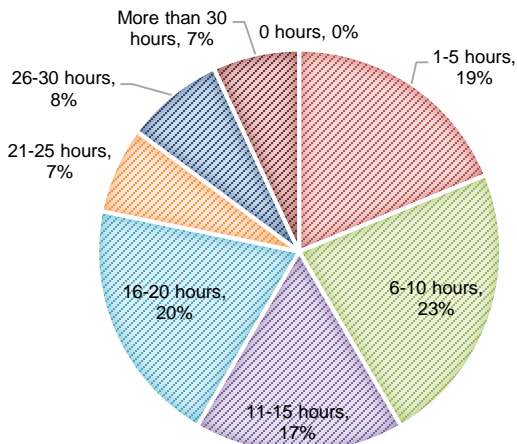

FIRST YEARS