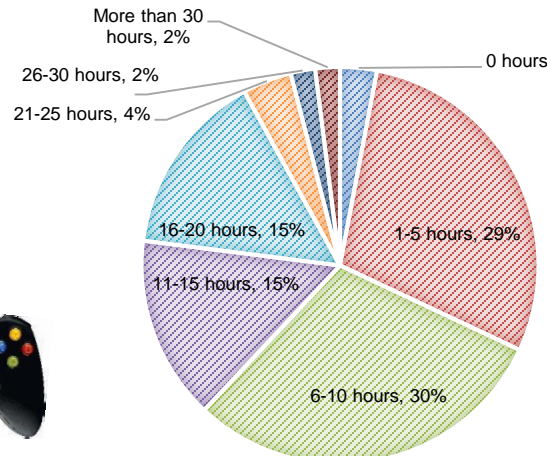

The Monthly Stat

Brought to you by the Office of Institutional Effectiveness
Contact: inst-effectiveness@hamline.edu

MARCH 2017

How many hours in a 7-day week do you spend...

Working for pay **on** campus

70% of seniors and 66% of first years attended an art exhibit, play, or other arts performance

Working for pay **off** campus

Spring Break is approaching! How do students spend their free time?

All data from the 2016 National Survey of Student Engagement

How many hours in a 7-day week do you spend relaxing and socializing? (time with friends, video games, TV or videos, keeping up with friends online, etc.)

FIRST YEARS

SENIORS

Where's Bishop Leo?