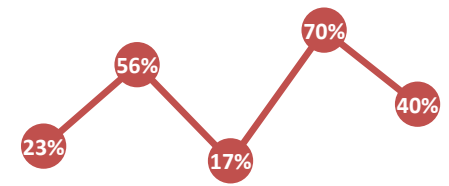

The Monthly Stat

Brought to you by the Office of Institutional Effectiveness
Contact: inst-effectiveness@hamline.edu

JANUARY 2017

1664 of our undergrad students are from **MN!**

What other states do Pipers represent?

The largest city in Wisconsin is

169 Pipers!

As of 2014, Washington had 4,828 fast food restaurants!

28 Pipers!

The population of Iowa grew from 192,914 in 1850 to 3,046,355 in 2010!

28 Pipers!

Illinois had

6,030 dentist offices in 2014!

24 Pipers!

The median age of people in California was 36.2 in 2015!

24 Pipers!

Source: 2014/5 US Census

Pipers also represent an additional 32 states

Source: UG Quick Facts

Where's Bishop Leo?