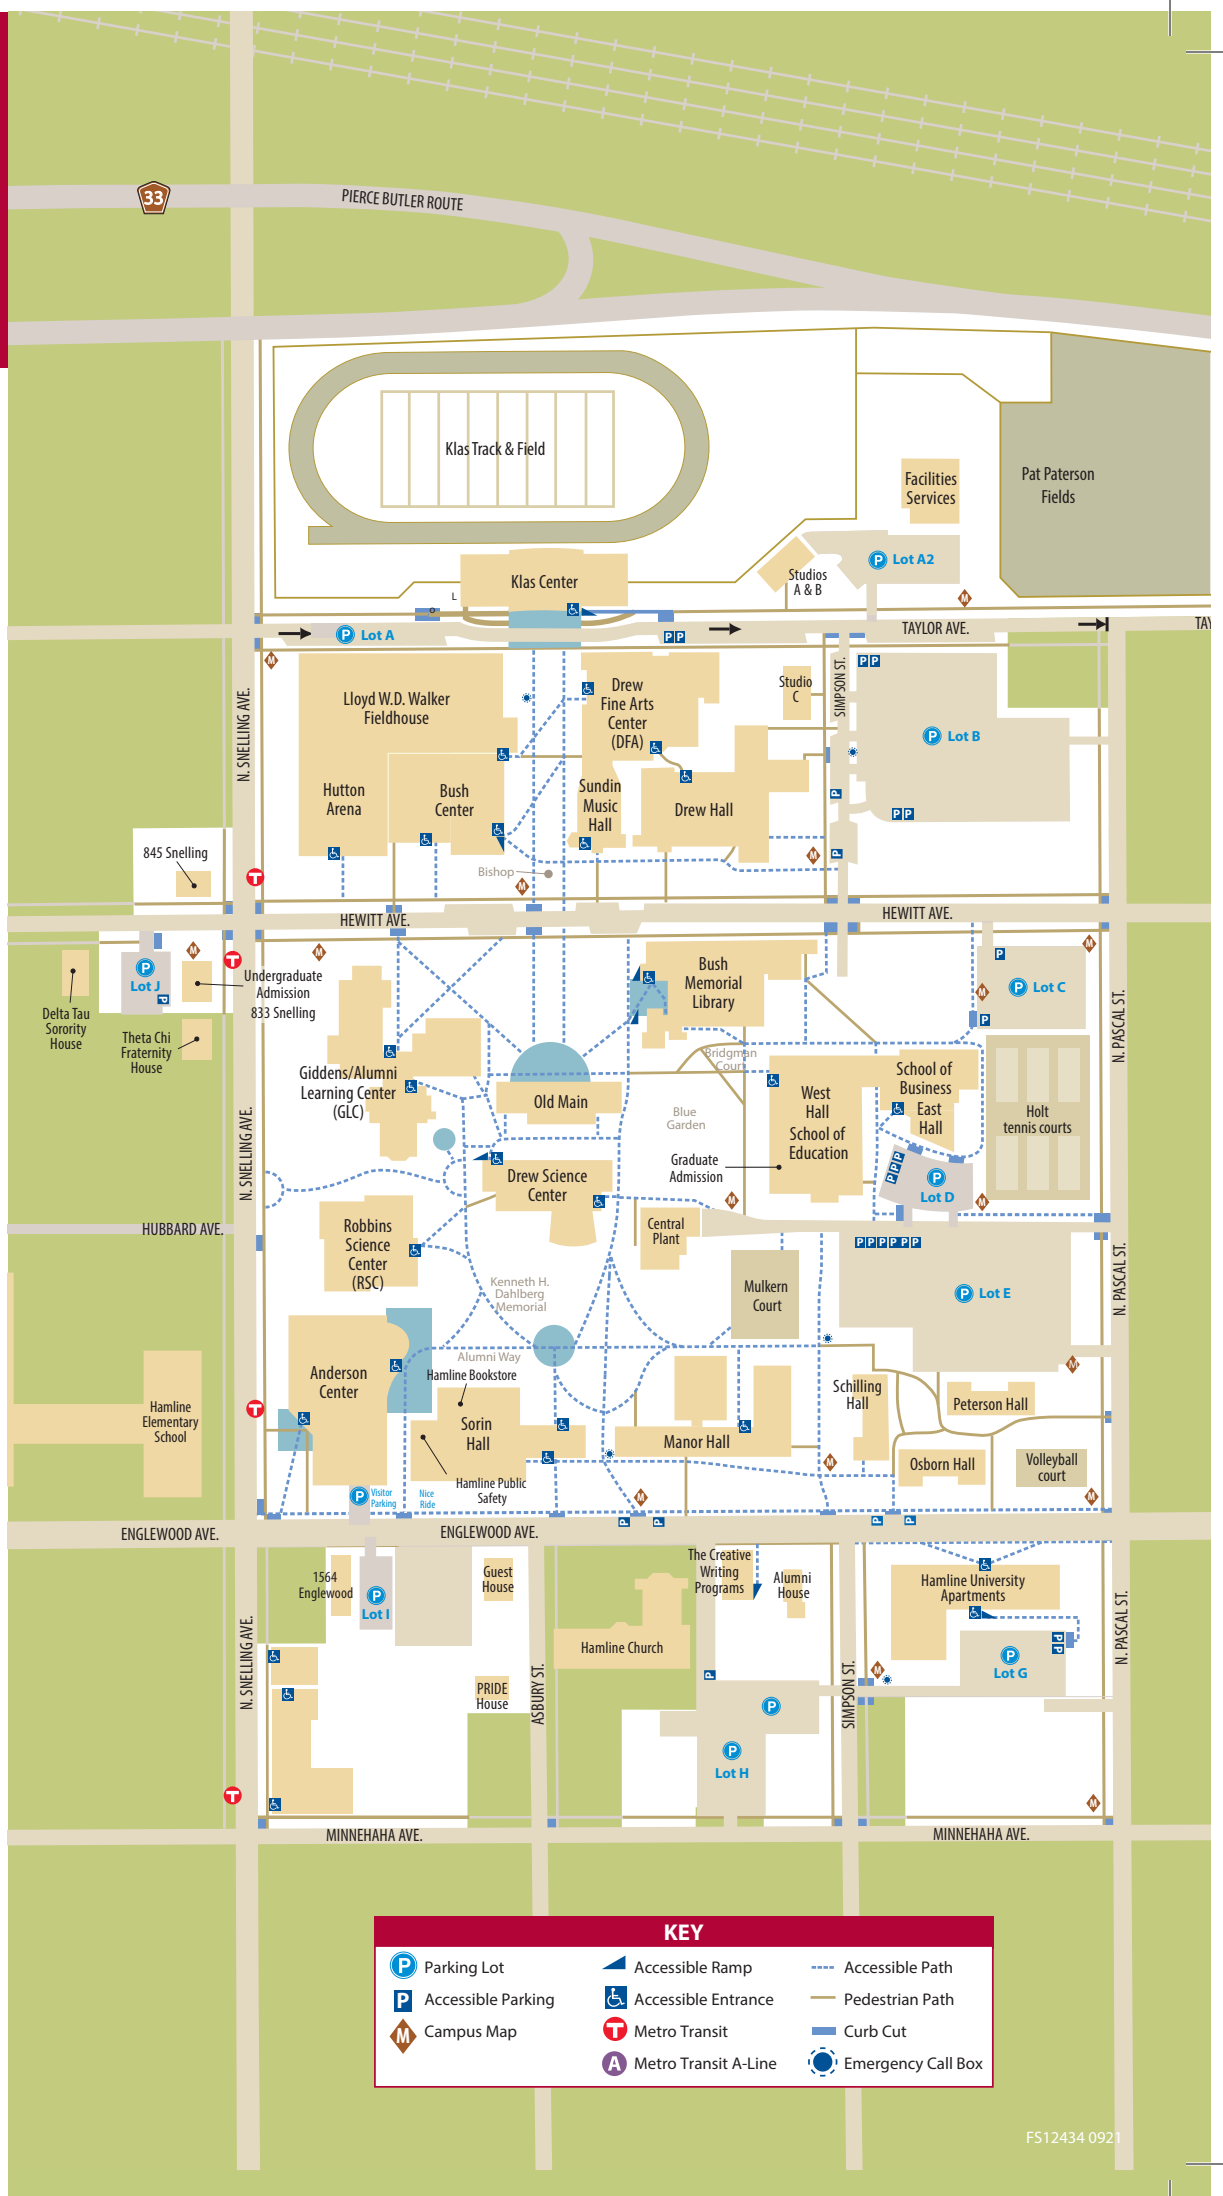

HAMLIN UNIVERSITY

Admission Offices

Graduate: West Hall 2nd floor
Undergraduate: 833 Snelling Avenue

Anderson Center

Bishop's Bistro, Leo's Corner, Piper Cafe, Starbucks, visitor parking

Bush Center

Ballroom

Klas Center

Kay Fredericks Room, Klas Café with Subway, Mitsch History Lounge

Manor Hall

Counseling and Health Services, Human Resources

Old Main

Administrative Offices, Bridgman Hall

Sorin Hall

The Gathering Place, Hamline Public Safety, Hamline University Bookstore, Mail Services, PiperXpress

West Hall

Center for Justice and Law, Commuter Lounge, Dean of Students, Disability Resources, Graduate Admission, Institutional Advancement, Residential Life, School of Education, Veterans Center

ADDITIONAL LOCATION

KEY			
	Parking Lot		Accessible Ramp
	Accessible Parking		Accessible Entrance
	Campus Map		Metro Transit
	Accessible Path		Metro Transit A-Line
	Pedestrian Path		Emergency Call Box
	Curb Cut		