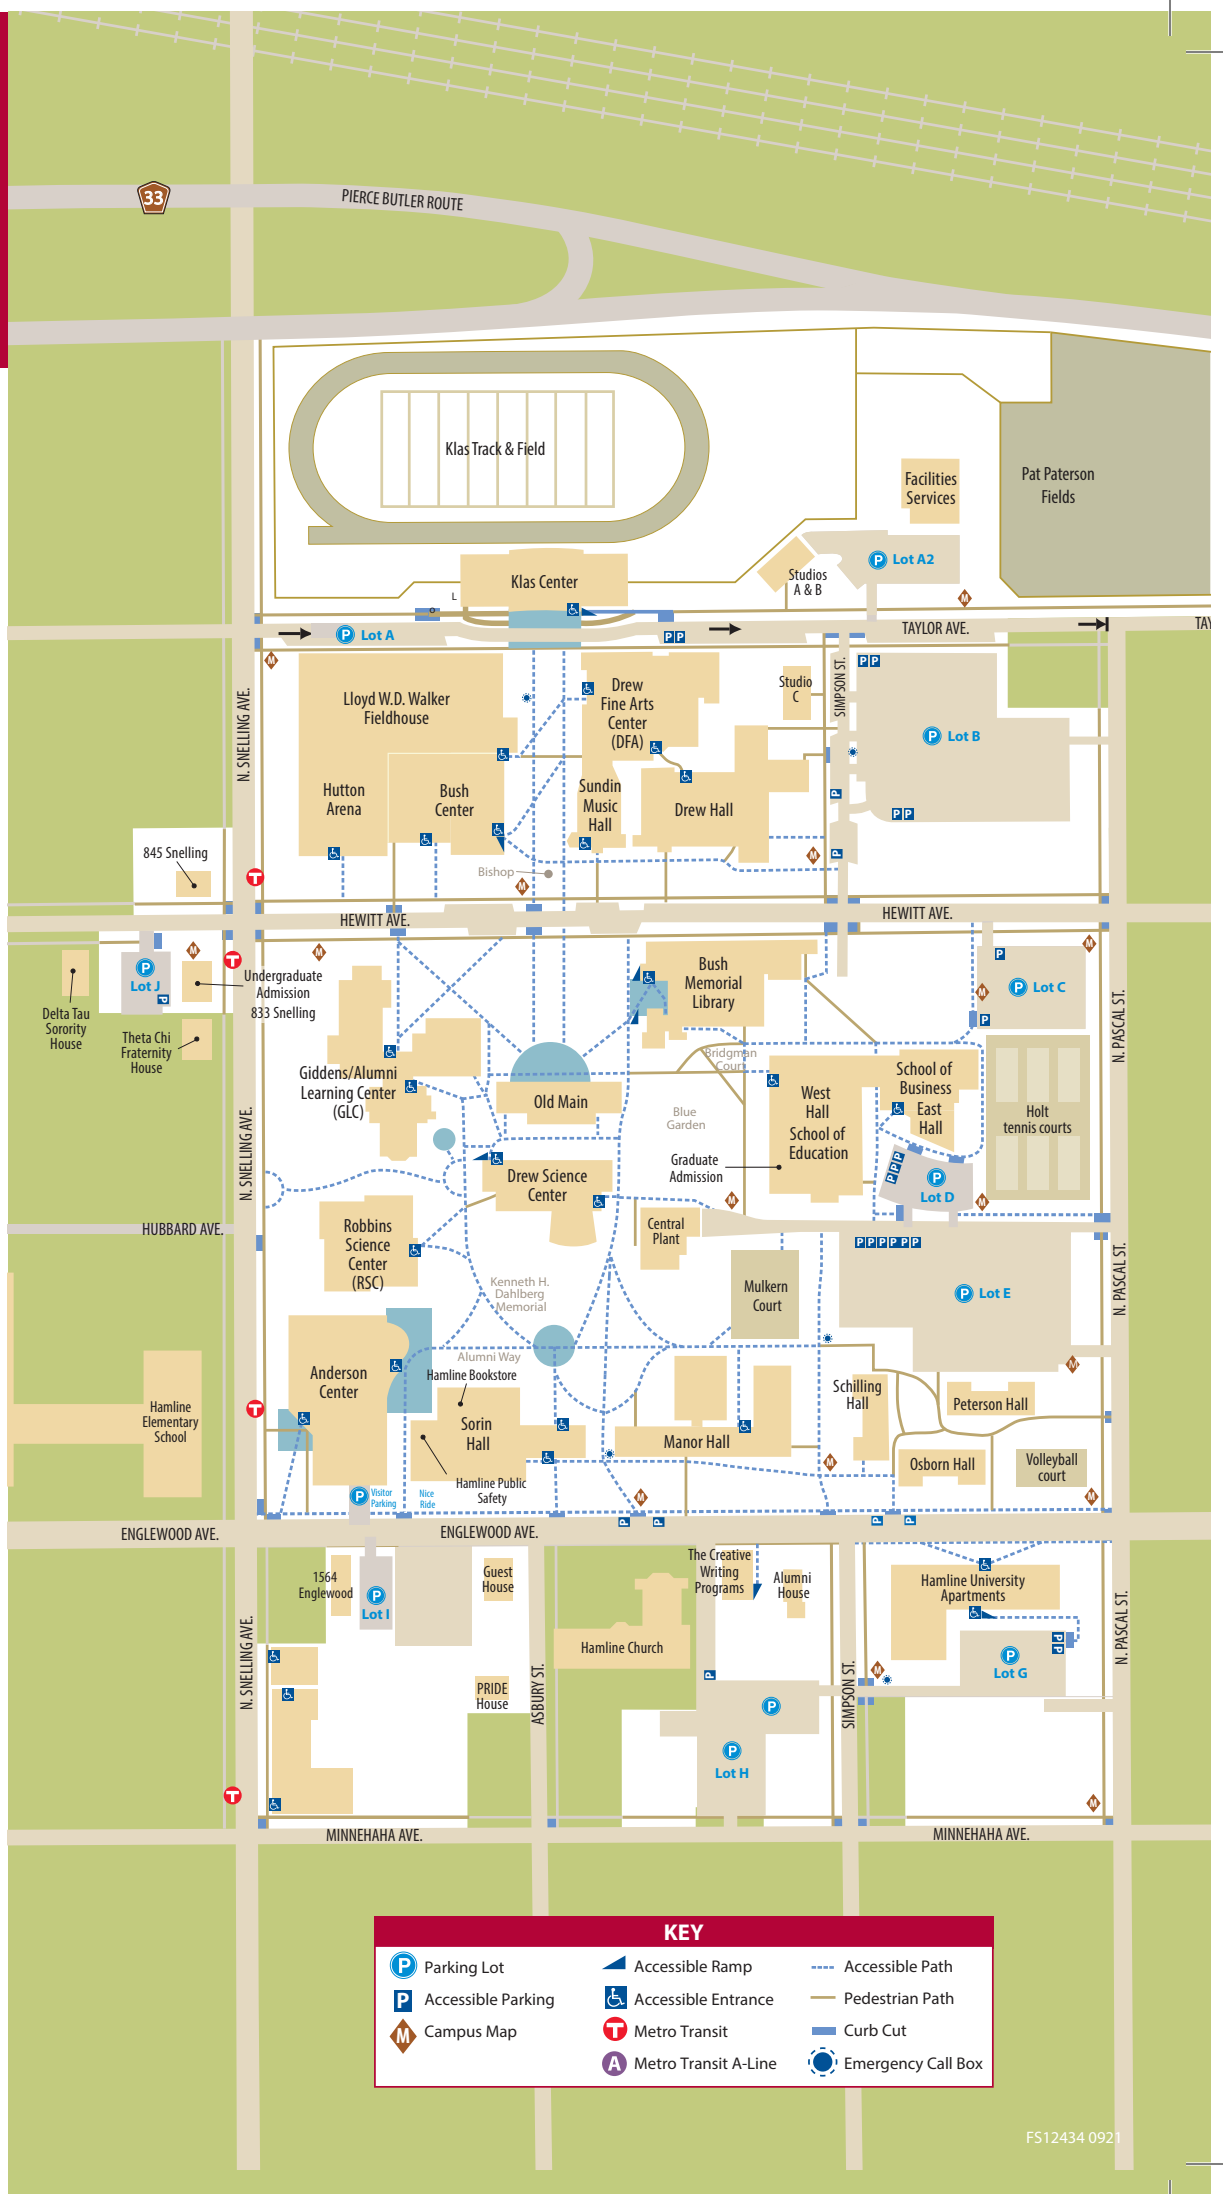

HAMLIN UNIVERSITY

Admission Offices

Graduate: West Hall 2nd floor
Undergraduate: 833 Snelling Avenue

Anderson Center

Bishop's Bistro, Leo's Corner, Piper Cafe, Starbucks, visitor parking

Bush Center

Ballroom

Bush Memorial Library

Academic Advising, College of Liberal Arts Dean

Drew Fine Arts Center

Anne Simley Theatre, Soeffker Gallery

Drew Science Center

Career Development Center

East Hall

Cashier, Financial Aid, Registration and Records, School of Business, School of Business Dean, Student Accounts

Klas Center

Kay Fredericks Room, Klas Café with Subway, Mitsch History Lounge

Manor Hall

Counseling and Health Services, Human Resources

Old Main

Administrative Offices, Bridgman Hall

Sorin Hall

The Gathering Place, Hamline Public Safety, Hamline University Bookstore, Mail Services, PiperXpress

West Hall

Center for Justice and Law, Commuter Lounge, Dean of Students, Disability Resources, Graduate Admission, Institutional Advancement, Residential Life, School of Education, Veterans Center

ADDITIONAL LOCATION

Minneapolis West End location

1600 Utica Avenue S., St. Louis Park

For emergency, call 911 and then Hamline Public Safety at 651-523-2100.

Hamline bans guns on its premises.
Hamline requires pets to be on a leash.
Hamline is a tobacco-free campus.

KEY			
	Parking Lot		Accessible Ramp
	Accessible Parking		Accessible Entrance
	Campus Map		Accessible Path
	Metro Transit		Pedestrian Path
	Metro Transit A-Line		Curb Cut
	Emergency Call Box