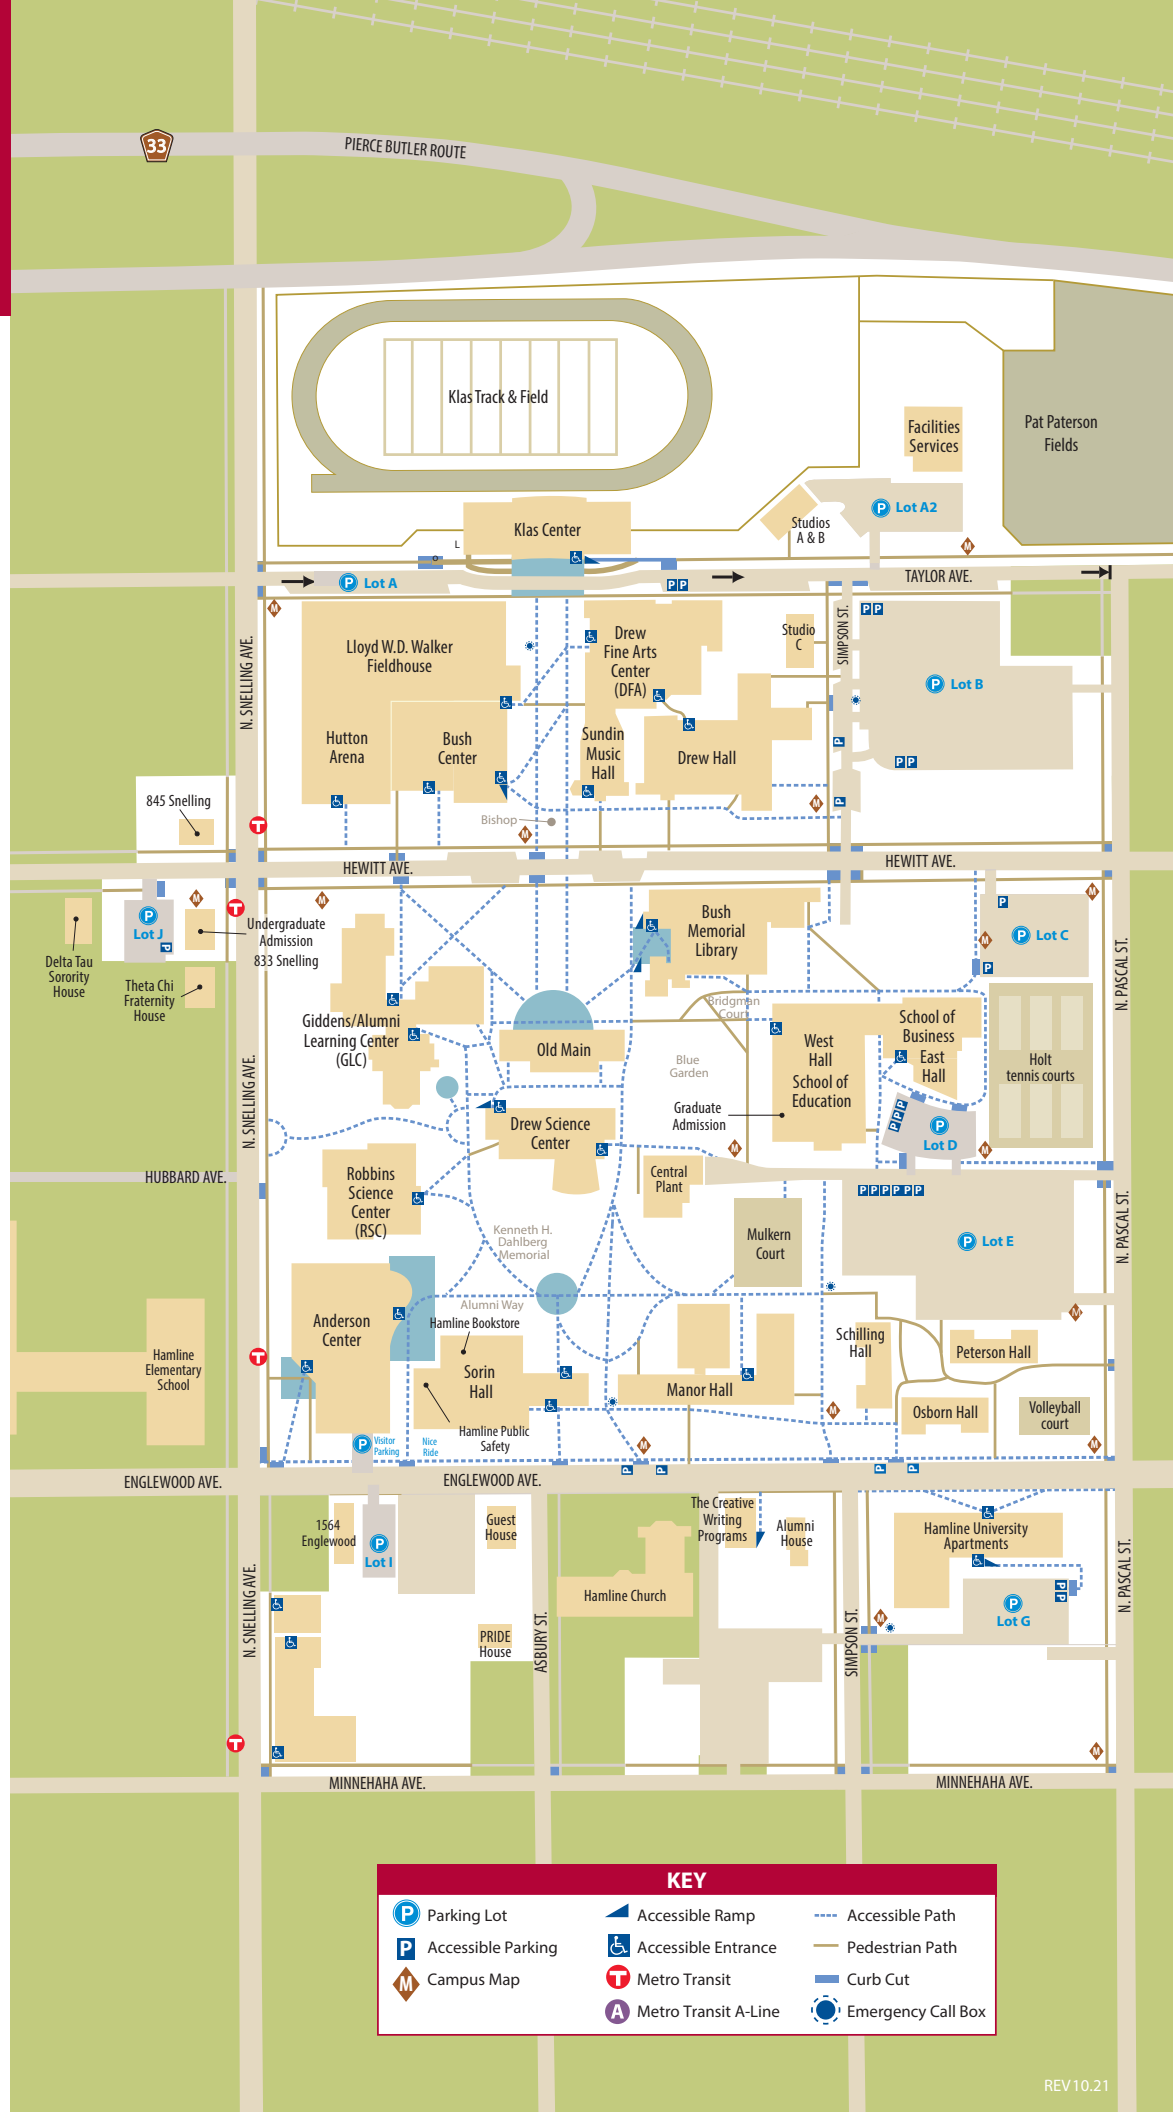

HAMLIN UNIVERSITY

Admission Offices

Graduate: West Hall 2nd floor
Undergraduate: 833 Snelling Avenue

Anderson Center

Bishop's Bistro, Leo's Corner, Piper Cafe, Starbucks, visitor parking

Bush Center

Ballroom

Bush Memorial Library

Academic Advising, College of Liberal Arts Dean

Drew Fine Arts Center

Anne Simley Theatre, Soeffker Gallery

Drew Hall

Institutional Advancement

Drew Science Center

Career Development Center

East Hall

Cashier, Financial Aid, Registration and Records, School of Business, School of Business Dean, Student Accounts

Klas Center

Kay Fredericks Room, Klas Café with Subway, Mitsch History Lounge

Manor Hall

Counseling and Health Services, Human Resources

Old Main

Administrative Offices, Bridgman Hall

Sorin Hall

The Gathering Place, Hamline Public Safety, Hamline University Bookstore, Mail Services, PiperXpress

West Hall

Center for Justice and Law, Commuter Lounge, Dean of Students, Disability Resources, Graduate Admission, Residential Life, School of Education, Veterans Center

ADDITIONAL LOCATION

Minneapolis West End location

1600 Utica Avenue S., St. Louis Park

For emergency, call 911 and then Hamline Public Safety at 651-523-2100.

Hamline bans guns on its premises.
Hamline requires pets to be on a leash.
Hamline is a tobacco-free campus.

KEY					
	Parking Lot		Accessible Ramp		Accessible Path
	Accessible Parking		Accessible Entrance		Pedestrian Path
	Campus Map		Metro Transit		Curb Cut
			Metro Transit A-Line		Emergency Call Box