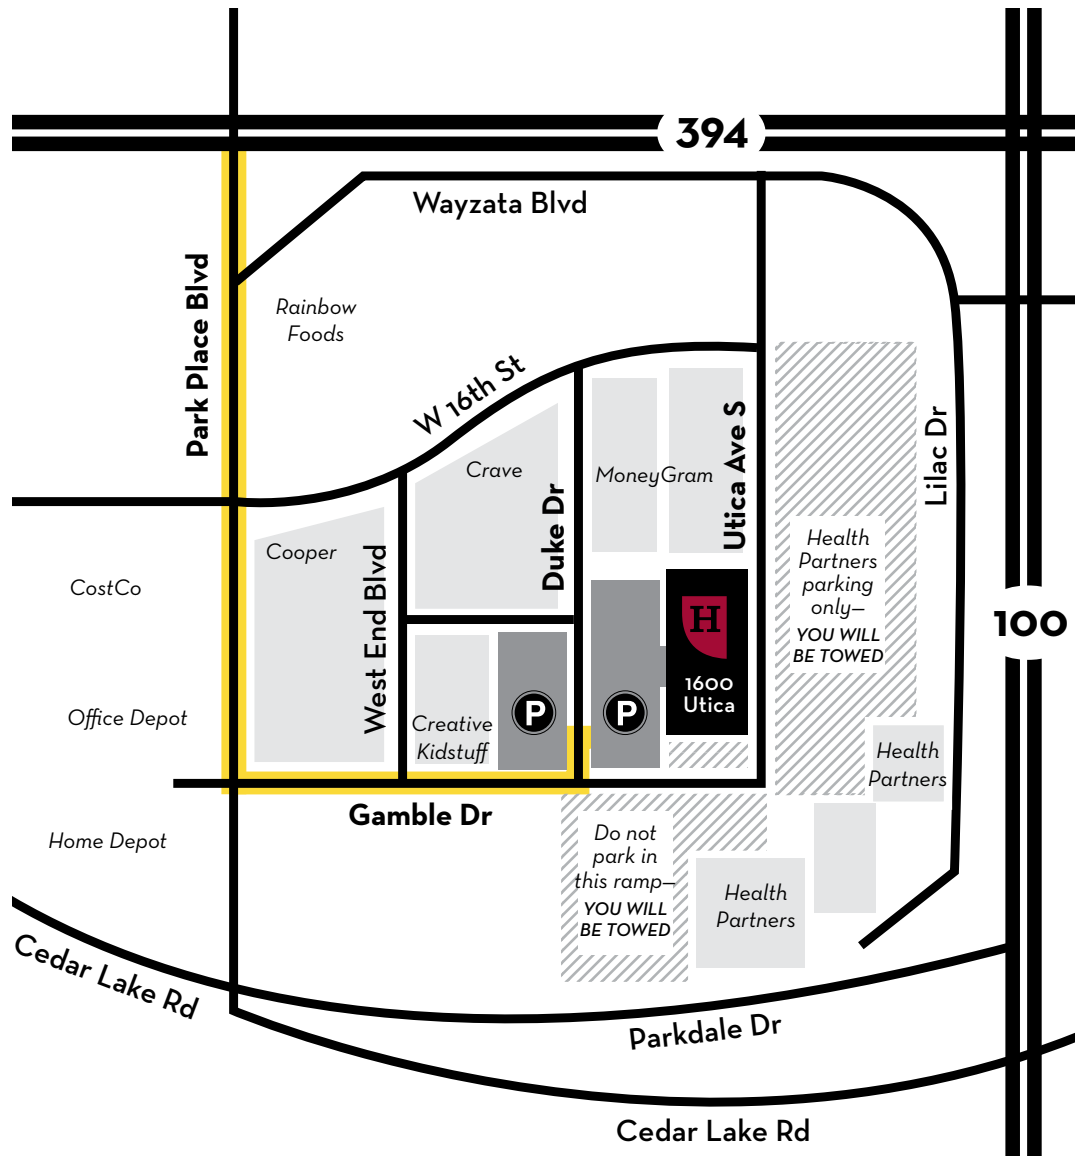

Directions and Parking for Hamline University Minneapolis Location

1600 Utica Avenue S, St. Louis Park MN 55416

Directions

Follow I-394 to the **Park Place Xenia/100** exit.
Go south on **Park Place Boulevard**.
Turn left on **Gamble Drive**, *away from* the intersection with the Home Depot, Arby's, and Costco.

Parking

Hamline University parking is available in the **1600 Utica Tower ramp**, located on **Duke Drive**.

From **Gamble Drive**, take a left onto **Duke Drive**.
The 1600 Ramp (Hamline University ramp) is on the immediate right. It is directly behind the building.
(If you arrive in the MoneyGram ramp you have gone too far.)

Do not park in guest parking spaces if you plan to stay longer than the allotted time marked or you will be ticketed and eventually towed. You can park in any other non-marked spaces in the ramp for free.