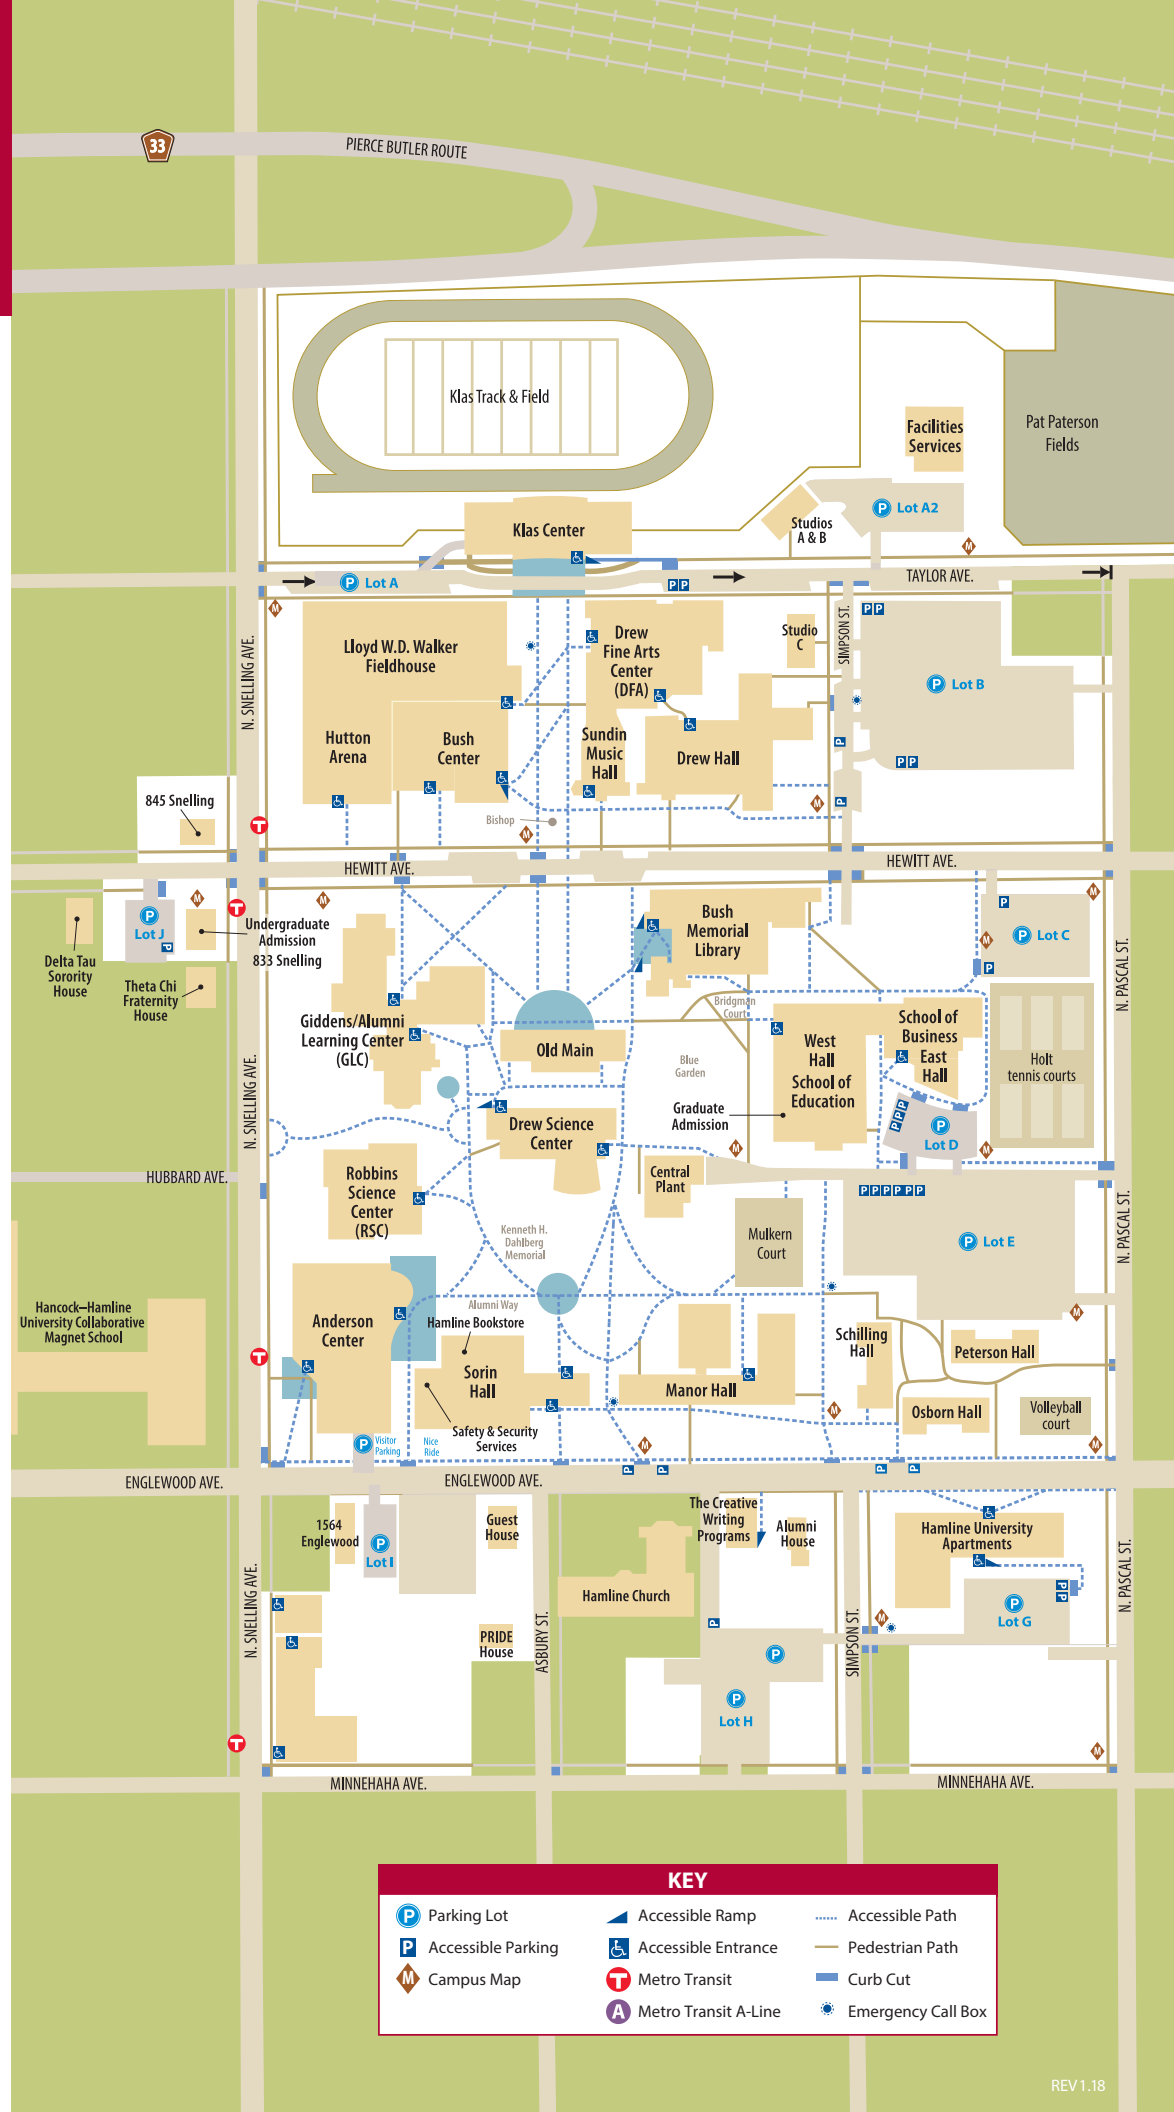

HAMLIN UNIVERSITY

Admission Offices

Graduate: West Hall 2nd Floor
Undergraduate: 833 Snelling Avenue

Anderson Center

Bishop's Bistro, Leo's Corner, Piper Cafe, Starbucks, Visitor Parking

Bush Center

Ballroom

East Hall

Cashier, Financial Aid, Registration and Records, School of Business, School of Business Dean, Student Accounts

Klas Center

Kay Fredericks Room, Klas Café with Subway, Mitsch History Lounge

Manor Hall

West Hall

Center for Justice and Law, Commuter Lounge, Dean of Students, Disability Resources, Graduate Admission, Residential Life, School of Education, Veterans Center

ADDITIONAL LOCATION

Minneapolis West End location

1600 Utica Avenue S., St. Louis Park

For emergency, call 911 and then Safety & Security at 651-523-2100.

Hamline bans guns on its premises.

Pets required to be on leash.

KEY			
	Parking Lot		Accessible Path
	Accessible Parking		Accessible Ramp
	Campus Map		Accessible Entrance
	Metro Transit		Metro Transit A-Line
	Metro Transit A-Line		Curb Cut
	Emergency Call Box		Pedestrian Path