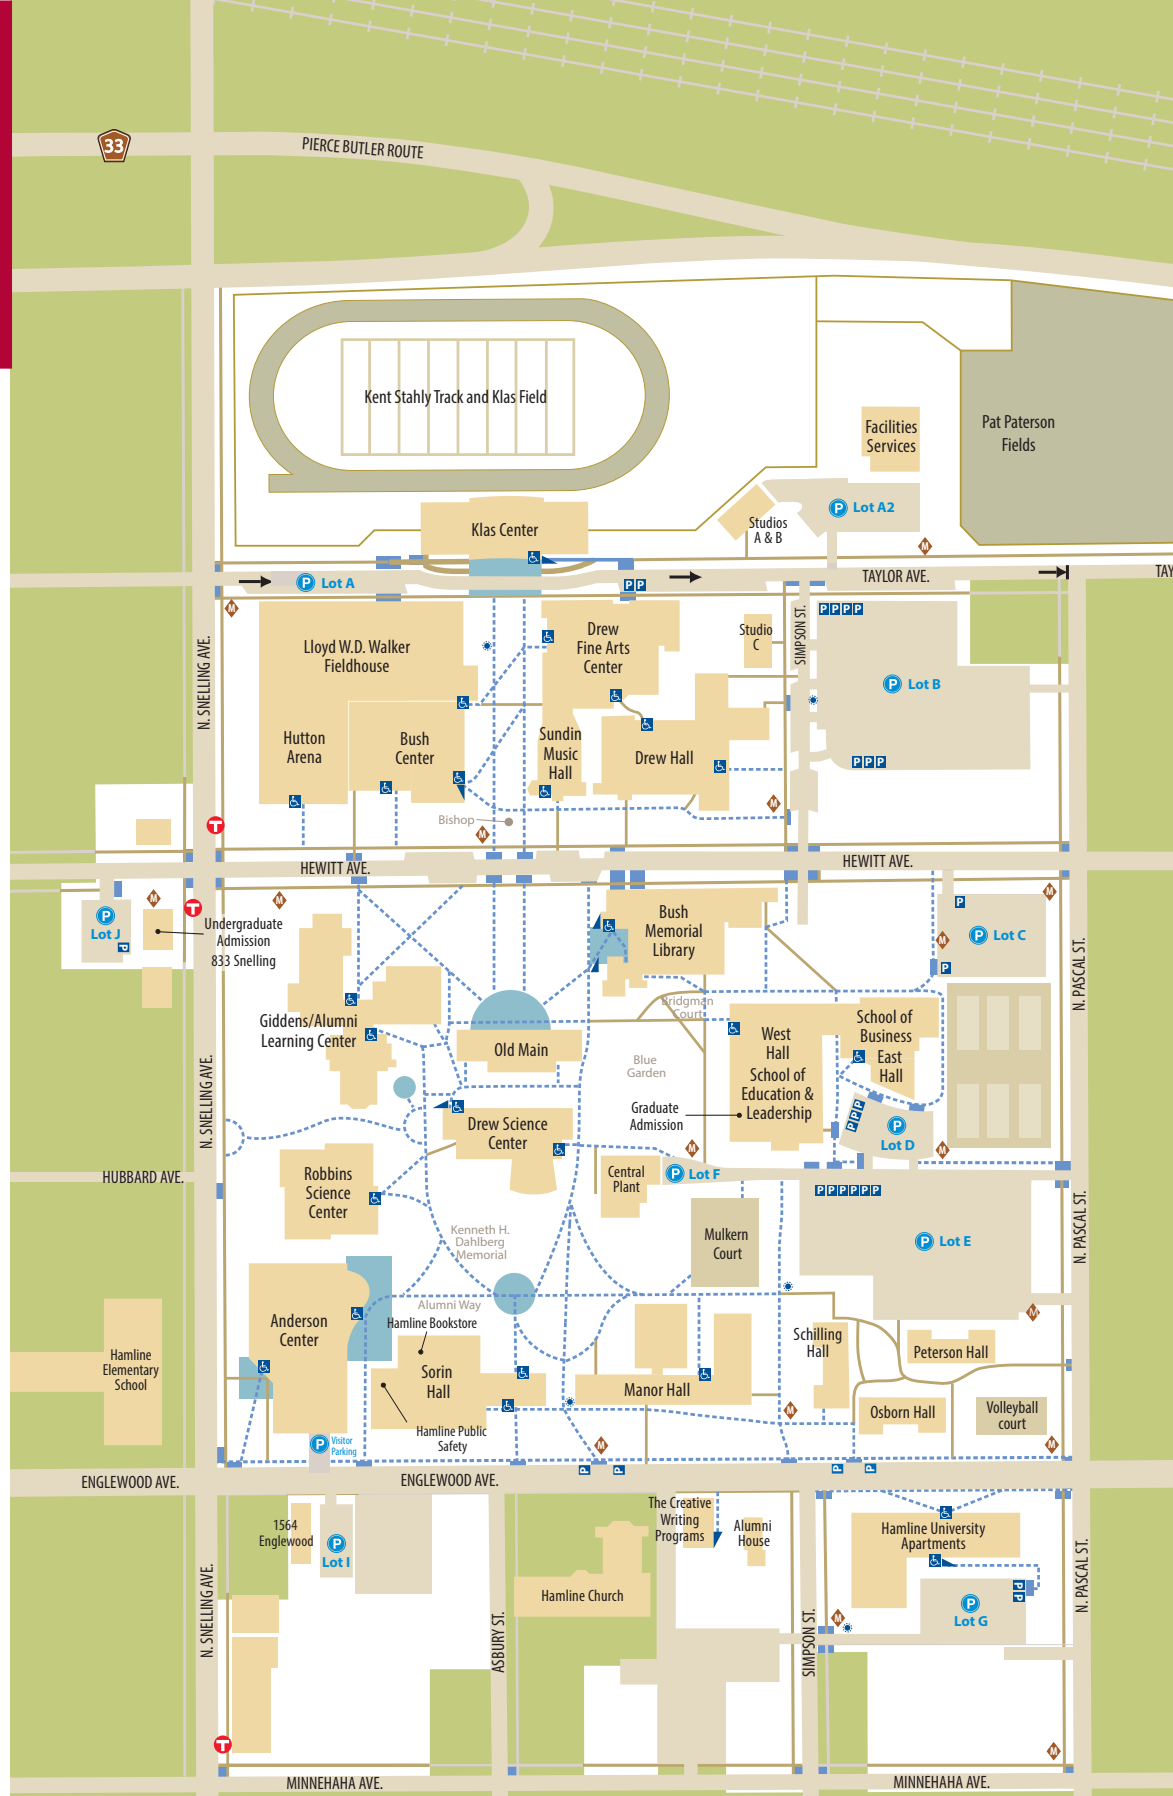

HAMLINE UNIVERSITY

MINNESOTA'S FIRST UNIVERSITY

ADMISSION OFFICES

Graduate: West Hall 2nd floor
Undergraduate: 833 Snelling Avenue

ANDERSON CENTER

Dining, convenience store, Starbucks, visitor parking

BUSH CENTER

Cashier, Financial Aid, Registration and Records, School of Business, Student Accounts

KLAS CENTER

Kay Fredericks Room, Mitsch History Lounge

MANOR HALL

Counseling and Health Services, Human Resources

OLD MAIN

Administrative Offices, Bridgman Hall

SORIN HALL

The Gathering Place, Hamline Public Safety, Hamline University Bookstore, Mail Services, PiperXpress

WEST HALL

Center for Justice and Law, Commuter Lounge, Dean of Students, Disability Resources, Graduate Admission, Institutional Advancement, Residential Life, School of Education and Leadership, Veterans Center

For emergency, call 911 and then Hamline Public Safety at 651-523-2100.

Hamline bans guns on its premises.
Hamline requires pets to be on a leash.
Hamline is a tobacco-free campus.

KEY			
	Parking lot		Accessible ramp
	Accessible parking		Accessible entrance
	Campus map		Metro Transit
	Accessible path		Pedestrian path
	Curb cut		Emergency call box