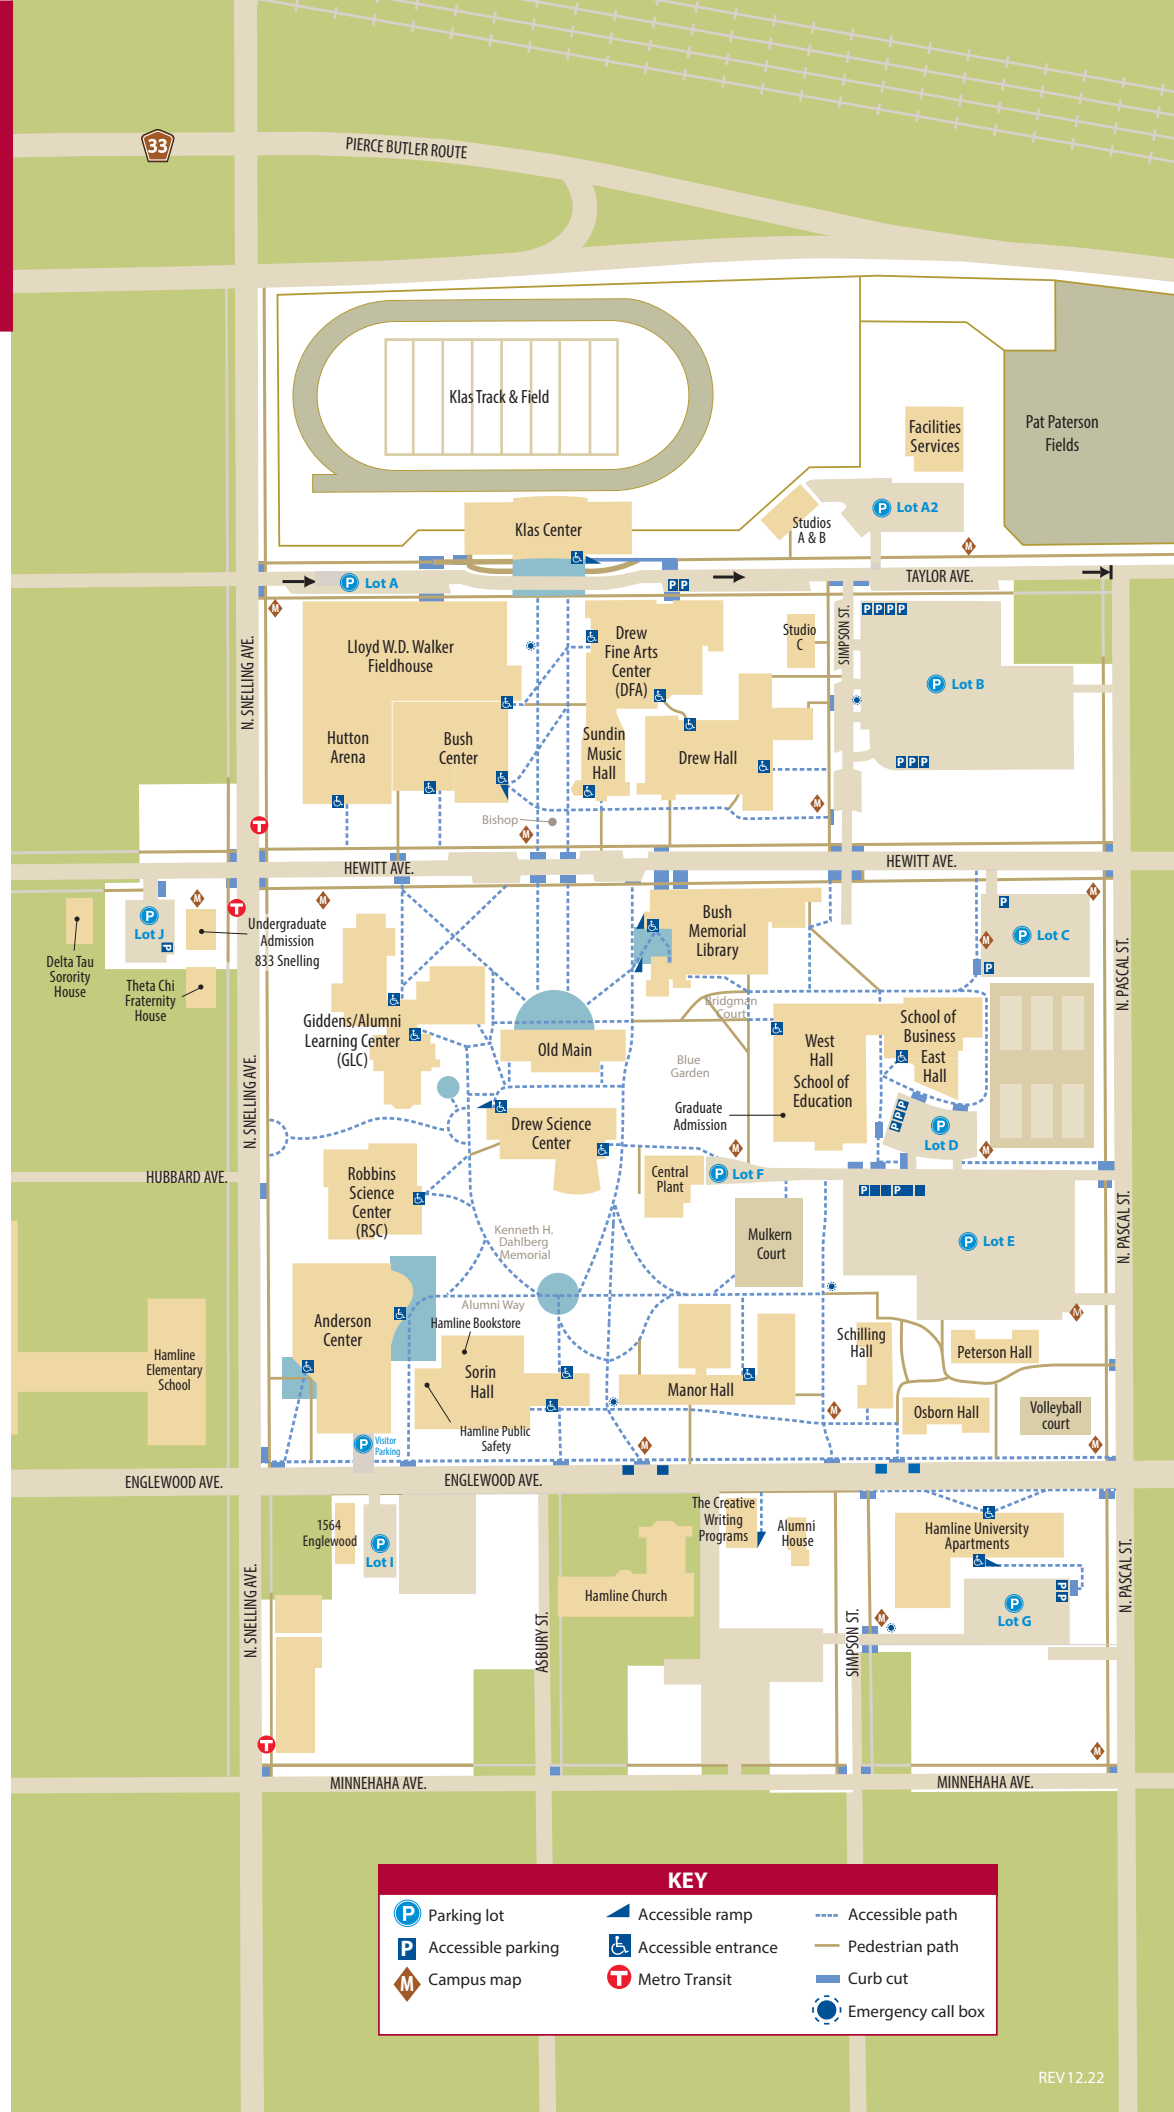

HAMLIN UNIVERSITY

Admission Offices

Graduate: West Hall 2nd floor
Undergraduate: 833 Snelling Avenue

Anderson Center

Bishop's Bistro, Leo's Corner, Piper Cafe, Starbucks, visitor parking

Bush Center

Ballroom

Klas Center

Kay Fredericks Room, Klas Cafe, Mitsch History Lounge

Manor Hall

Counseling and Health Services, Human Resources

Old Main

Administrative Offices, Bridgman Hall

Sorin Hall

The Gathering Place, Hamline Public Safety, Hamline University Bookstore, Mail Services, PiperXpress

West Hall

Center for Justice and Law, Commuter Lounge, Dean of Students, Disability Resources, Graduate Admission, Institutional Advancement, Residential Life, School of Education, Veterans Center

ADDITIONAL LOCATION

KEY			
	Parking lot		Accessible path
	Accessible parking		Pedestrian path
	Campus map		Accessible entrance
	Metro Transit		Emergency call box
			Curb cut