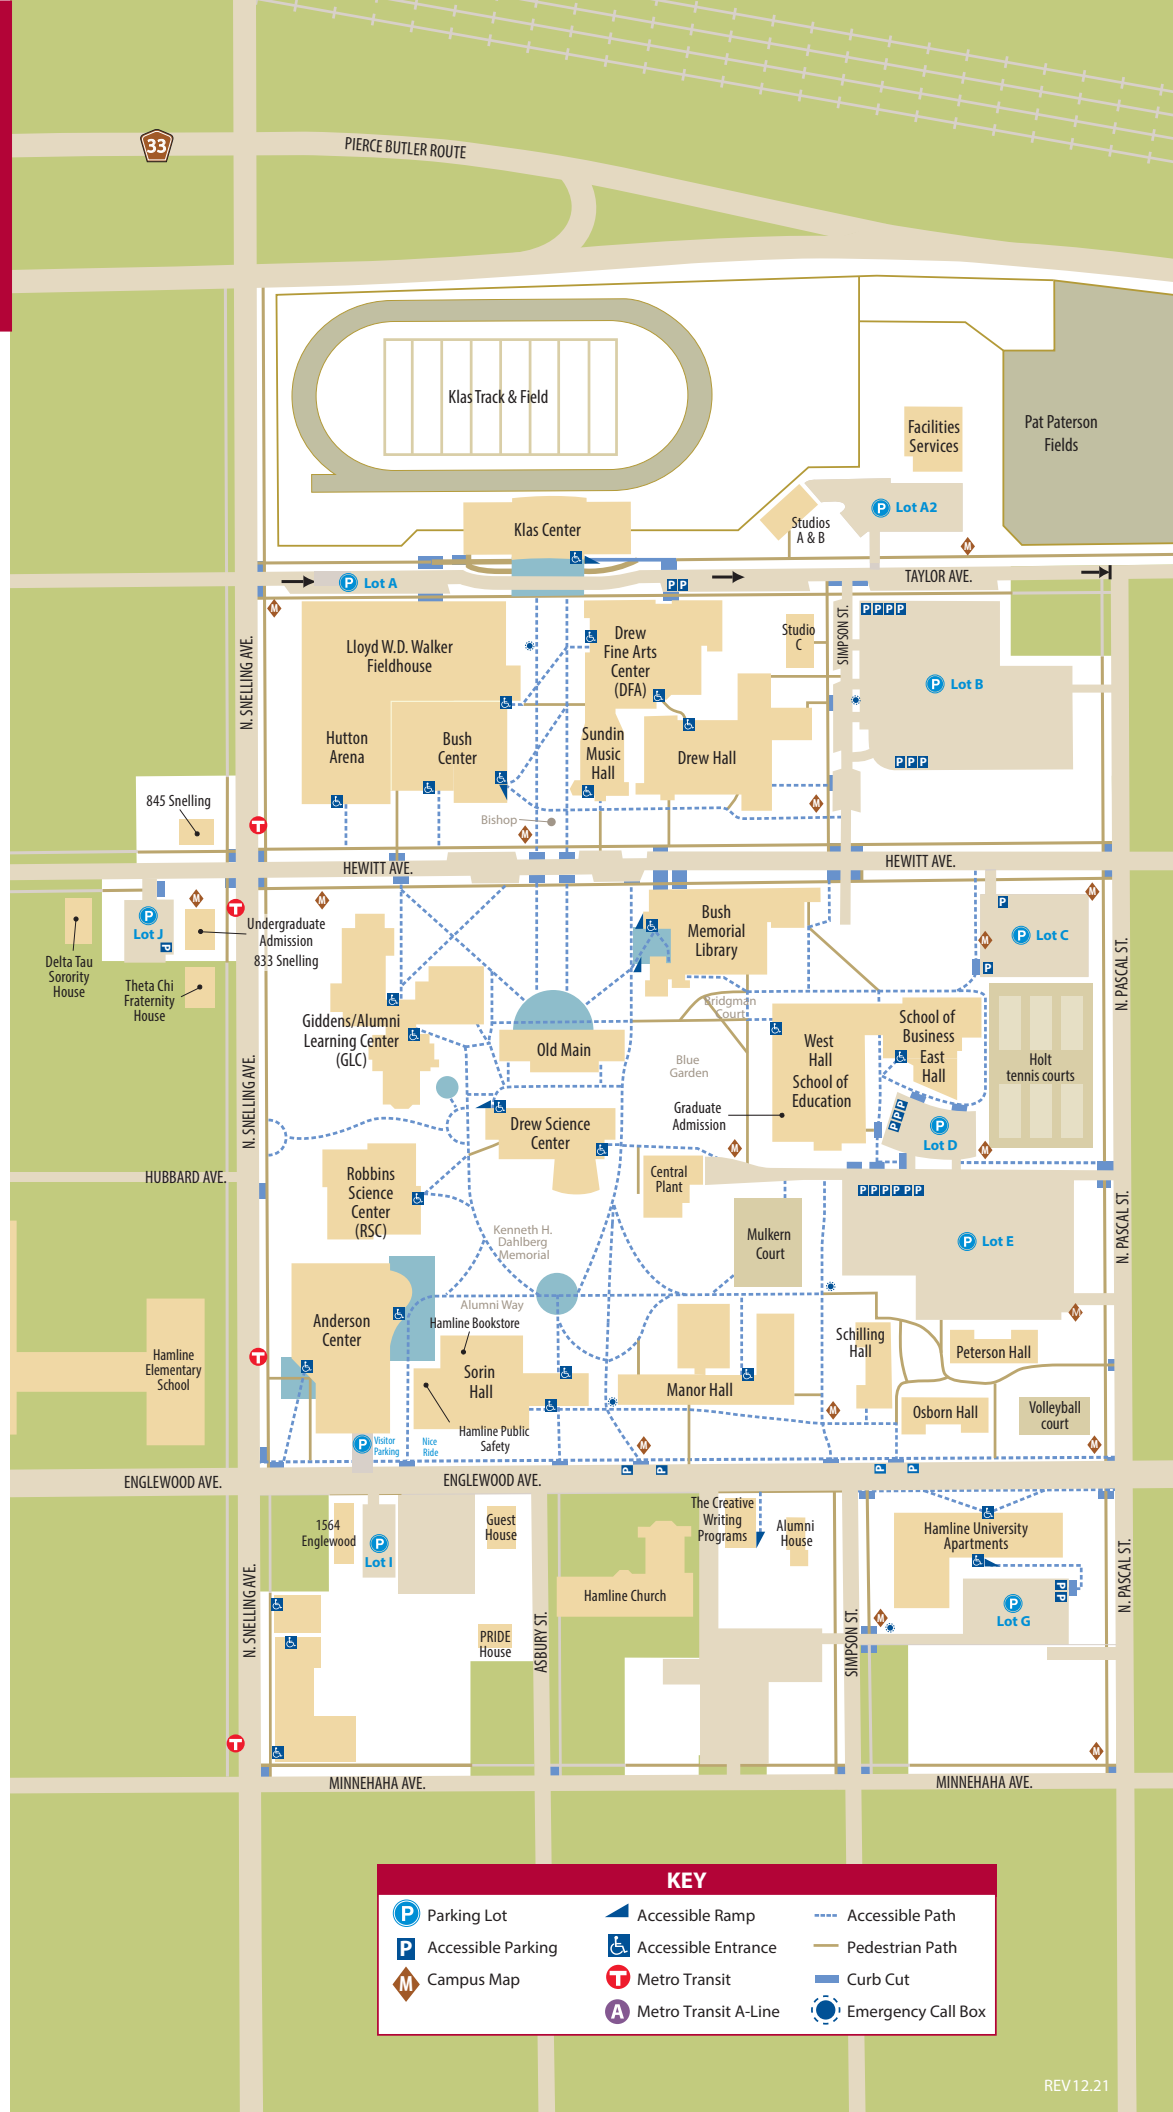

HAMLIN UNIVERSITY

Admission Offices

Graduate: West Hall 2nd floor
Undergraduate: 833 Snelling Avenue

Anderson Center

Bishop's Bistro, Leo's Corner, Piper Cafe, Starbucks, visitor parking

Bush Center

Ballroom

Klas Center

Kay Fredericks Room, Klas Café with Subway, Mitsch History Lounge

Manor Hall

Counseling and Health Services, Human Resources

Old Main

Administrative Offices, Bridgman Hall

Sorin Hall

The Gathering Place, Hamline Public Safety, Hamline University Bookstore, Mail Services, PiperXpress

West Hall

Center for Justice and Law, Commuter Lounge, Dean of Students, Disability Resources, Graduate Admission, Institutional Advancement, Residential Life, School of Education, Veterans Center

ADDITIONAL LOCATION

KEY					
	Parking Lot		Accessible Ramp		Accessible Path
	Accessible Parking		Accessible Entrance		Pedestrian Path
	Campus Map		Metro Transit		Curb Cut
	Metro Transit A-Line		Emergency Call Box		