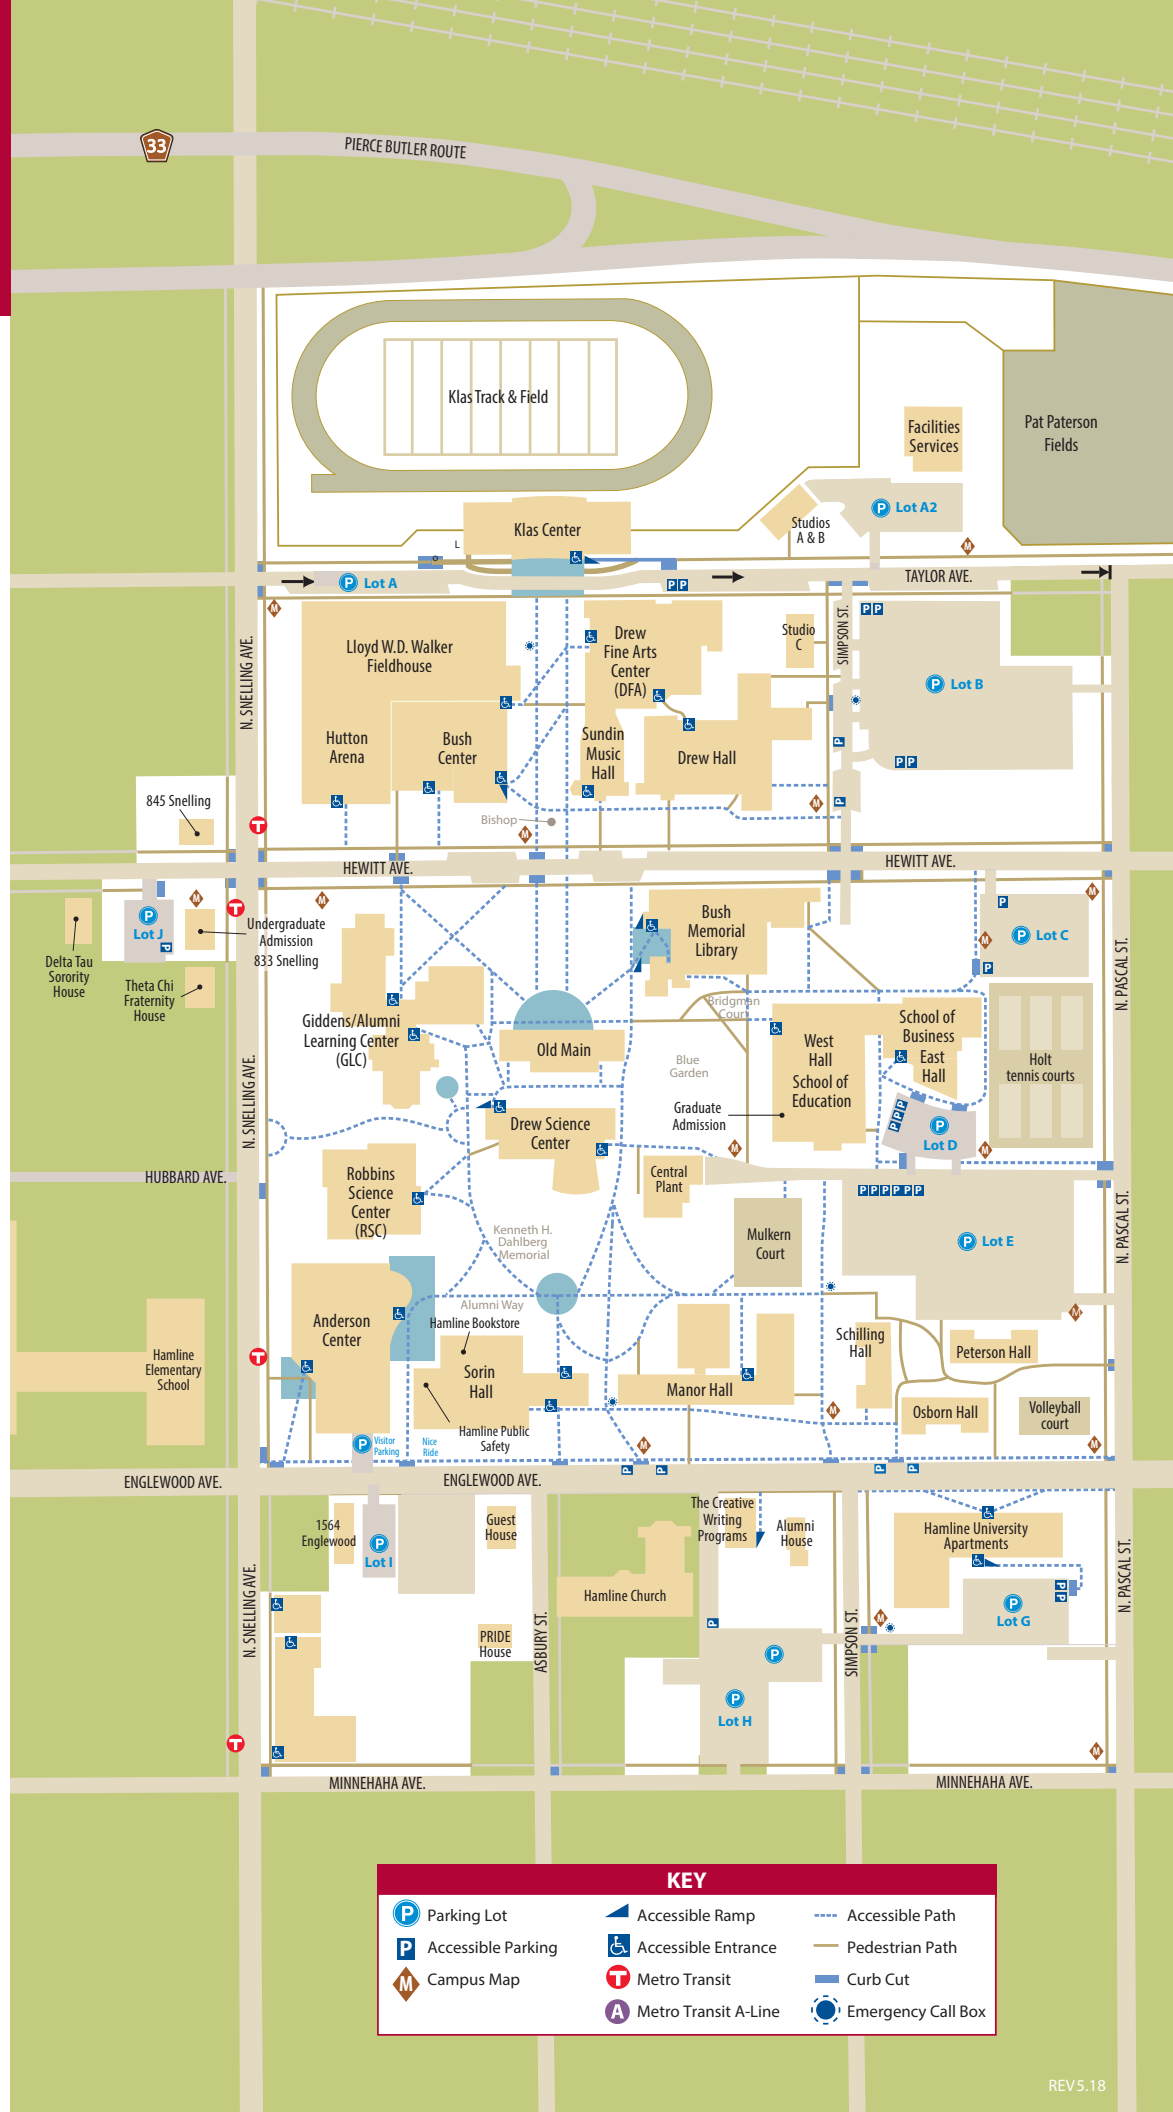

HAMLIN
UNIVERSITY

Admission Offices

Graduate: West Hall 2nd floor
Undergraduate: 833 Snelling Avenue

Anderson Center

Bishop's Bistro, Leo's Corner, Piper Cafe, Starbucks, visitor parking

Bush Center

Ballroom

East Hall

Cashier, Financial Aid, Registration and Records, School of Business, School of Business Dean, Student Accounts

Klas Center

Kay Fredericks Room, Klas Café with Subway, Mitsch History Lounge

Manor Hall

West Hall

Center for Justice and Law, Commuter Lounge, Dean of Students, Disability Resources, Graduate Admission, Residential Life, School of Education, Veterans Center

ADDITIONAL LOCATION

Minneapolis West End location

KEY			
	Parking Lot		Accessible Path
	Accessible Parking		Accessible Entrance
	Campus Map		Metro Transit
	Metro Transit A-Line		Curb Cut
	Emergency Call Box		Pedestrian Path