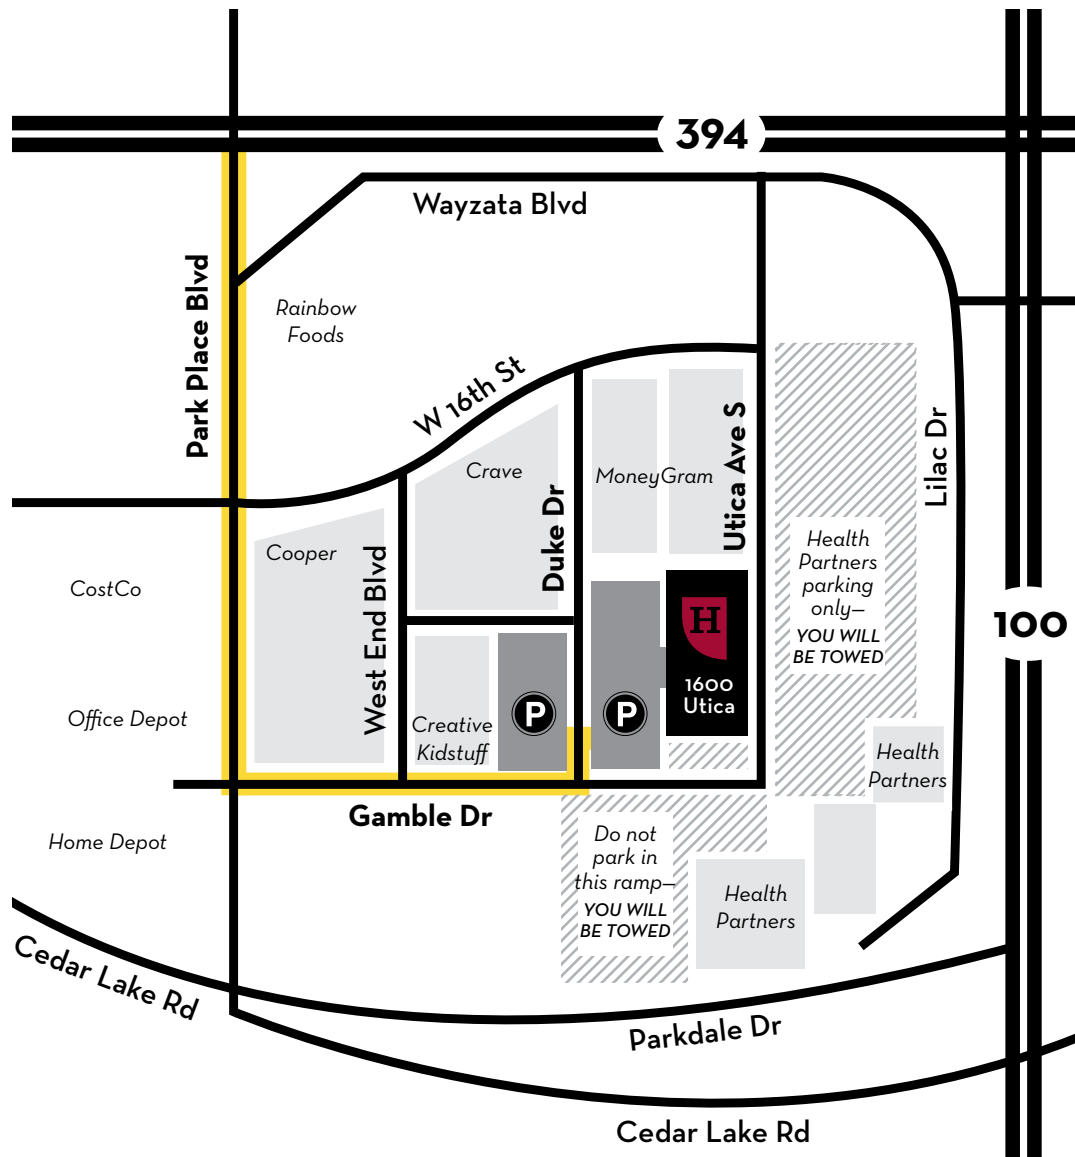

# Directions and Parking for Hamline University Minneapolis Location

**1600 Utica Avenue S, St. Louis Park MN 55416**

## Directions

Follow I-394 to the **Park Place Xenia/100** exit. Go south on **Park Place Boulevard**. Turn left on **Gamble Drive**, away from the intersection with the Home Depot, Arby's, and Costco.

## Parking

Hamline University parking is available in the **1600 Utica Tower ramp**, located on **Duke Drive**.

From **Gamble Drive**, take a left onto **Duke Drive**. The 1600 Ramp (Hamline University ramp) is on the immediate right. It is directly behind the building. (If you arrive in the MoneyGram ramp you have gone too far.)

Do not park in guest parking spaces if you plan to stay longer than the allotted time marked or you will be ticketed and eventually towed. You can park in any other non-marked spaces in the ramp for free.