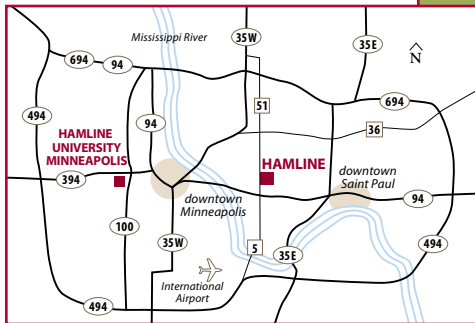

Admissions

Undergraduate:
833 Snelling Ave.
Graduate: 734 Snelling Ave.
Law School: School of Law

Anderson Center

Visitor Parking, Starbucks,
Bishop's Bistro, Piper Cafe,
Leo's Corner

Bush Memorial Library

School of Law

Registrar, School of Law
Dean's Office

Manor Hall

Counseling and Health
Services, Residential Life

Old Main

Administrative Offices,
Bridgman Hall

ADDITIONAL LOCATIONS

Hamline University Minneapolis

1600 Utica Avenue S.,
St. Louis Park

Hamline Park Plaza

570 Asbury Street

KEY

- Parking Lot
- Accessible Parking
- Campus Map
- Accessible Ramp
- Accessible Entrance
- Accessible Path
- Pedestrian Path
- Curb Cut
- Emergency Call Box