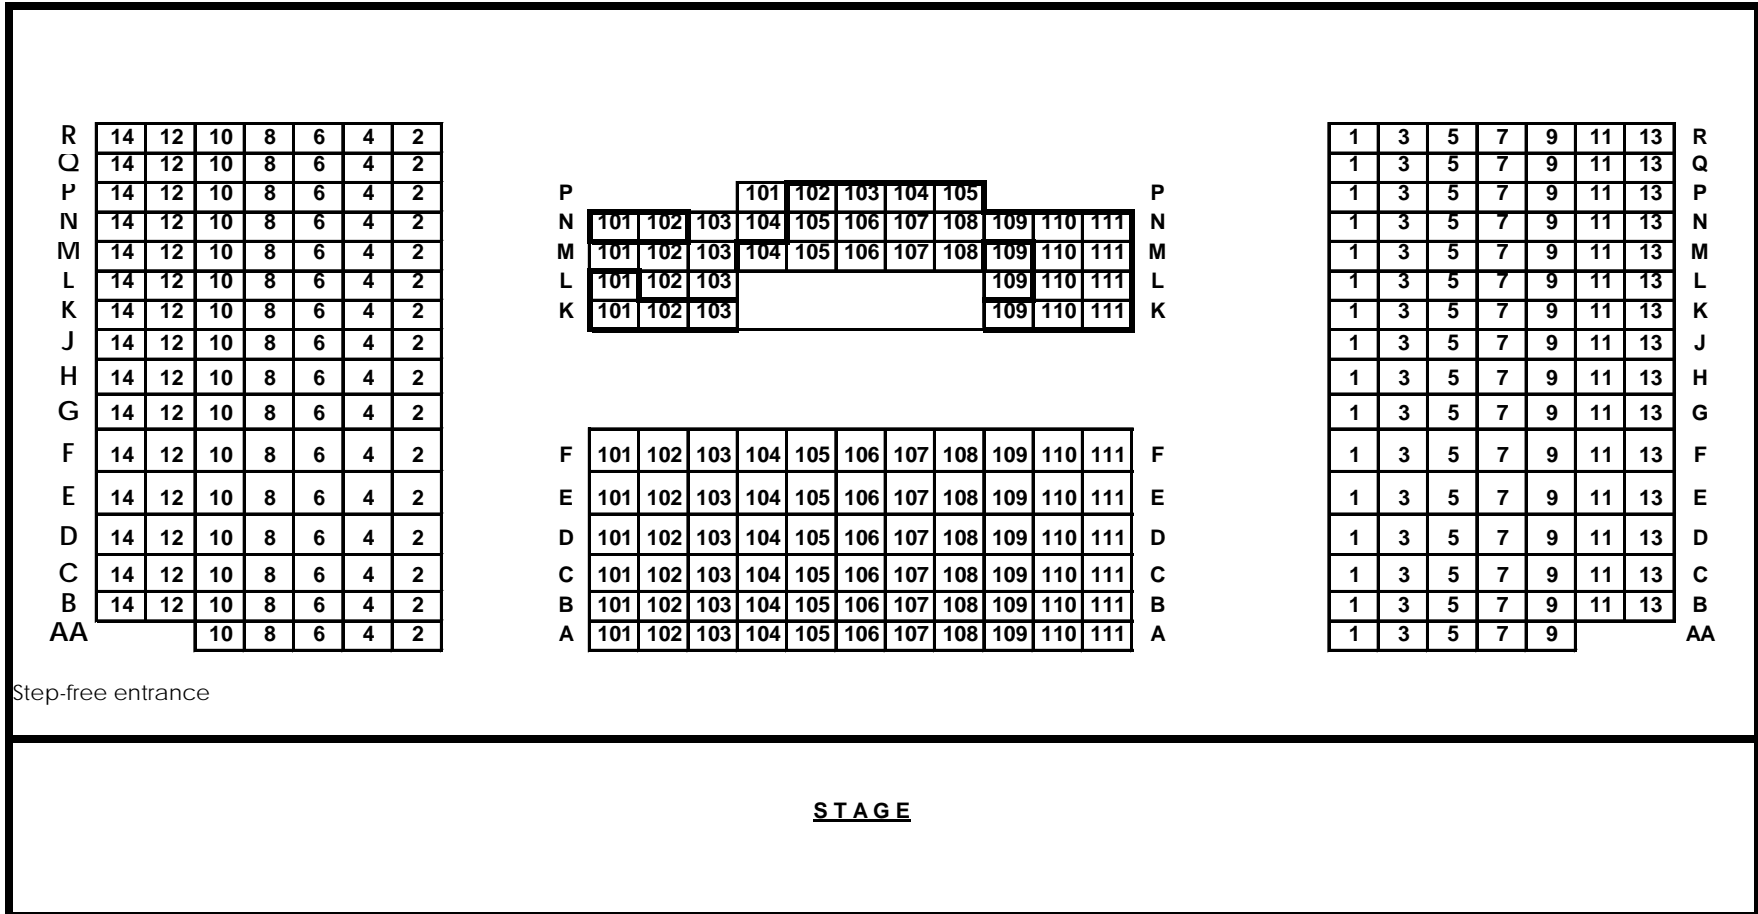

Sundin Music Hall

Seating Chart

325 seats total; AA 2-10 and 1-9 are removable; all other seating is fixed

Step-free entrance