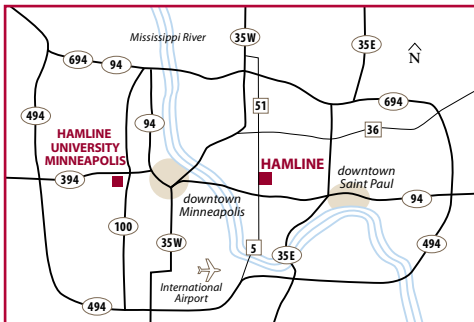

734 Snelling Ave.

Classroom and Event Management, Graduate Admission, Public Relations, and Special Events

Sorin Hall

Dining Hall

ADDITIONAL LOCATIONS

Hamline Park Plaza

570 Asbury Street
Mediation Center, School of Business

Hamline University Minneapolis

1600 Utica Avenue S., St. Louis Park

| KEY | |
|-----|---------------------|
| | Parking Lot |
| | Accessible Parking |
| | Campus Map |
| | Accessible Ramp |
| | Accessible Entrance |
| | Accessible Path |
| | Pedestrian Path |
| | Curb Cut |