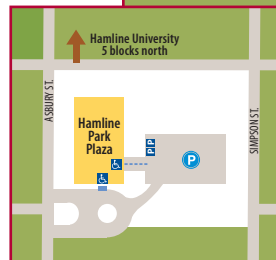

734 Snelling Ave.

Classroom and Event Management, Graduate Admission, Public Relations, and Special Events

Sorin Hall

Dining Hall

ADDITIONAL LOCATIONS

Hamline Park Plaza

570 Asbury Street
Mediation Center, School of Business

Hamline University Minneapolis

1600 Utica Avenue S., St. Louis Park

| KEY | |
|-----|---------------------|
| | Parking Lot |
| | Accessible Parking |
| | Campus Map |
| | Accessible Ramp |
| | Accessible Entrance |
| | Accessible Path |
| | Pedestrian Path |
| | Curb Cut |