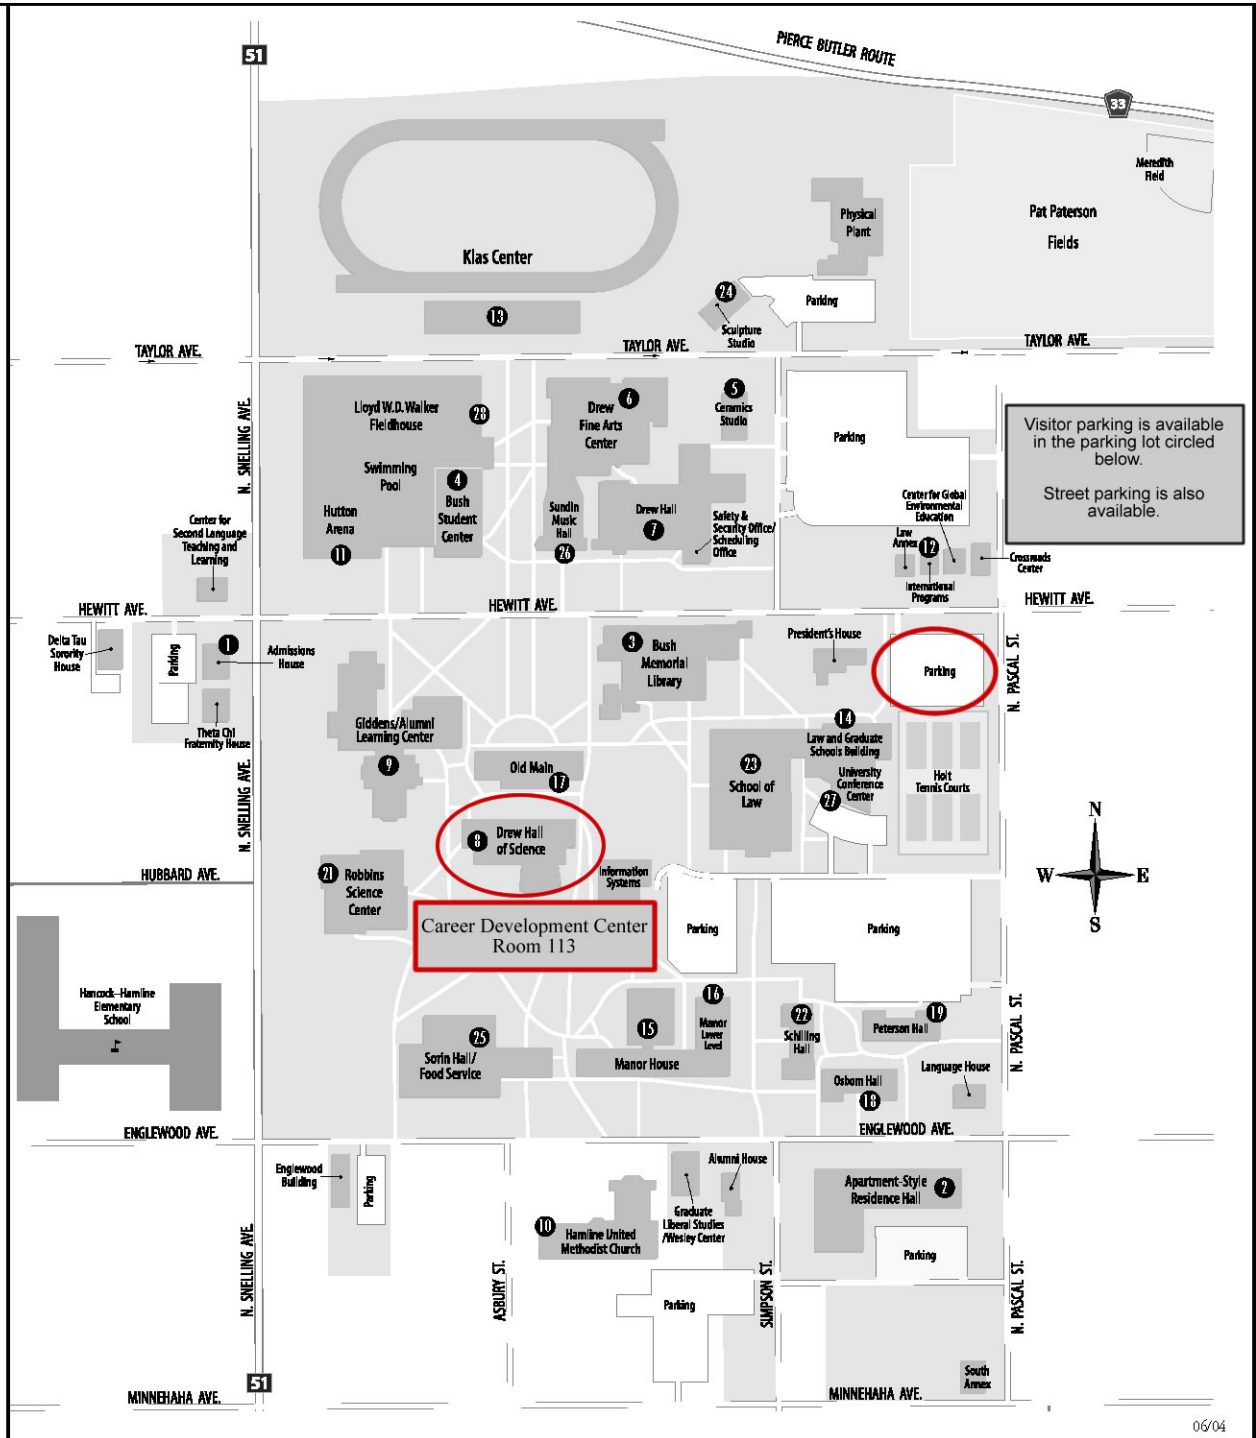

HAMLIN UNIVERSITY CAMPUS

1. Admission Office— Undergraduate/Graduate

2. Apartment-Style Residence Hall 3. Bush Memorial Library Center for Academic Services CIA Dean's Office Computer Labs 4. Bush Student Center Bookstore Chapel HUB Snack Bar Student Activities Offices 5. Ceramics Studio 6. Drew Fine Arts Center Anne Simley Theatre Art Gallery 7. Drew Hall Graduate School of Education NACEL International School Residence Hall 8. Drew Hall of Science Career Development Center CIA Student Publications 9. Giddens/Alumni Learning Center 10. Hamline United Methodist Church 11. Hutton Arena 12. International Programs 13. Klas Center 14. Law and Graduate Schools Building Student Administrative Services 15. Manor House	16. Manor Lower Level CIA Faculty Offices Counseling and Health Services Residential Life Office 17. Old Main Bridgman Hall Dean of Students/Student Affairs Multicultural and International Student Affairs 18. Osborn Hall 19. Peterson Hall 20. PRIDE House 21. Robbins Science Center 22. Schilling Hall 23. School of Law 24. Sculpture Studio 25. Sorin Hall Food Service Residence Hall 26. Sundin Music Hall 27. University Conference Center 28. Lloyd W.D. Walker Fieldhouse

Parking is available in all campus lots after 4:30 p.m.