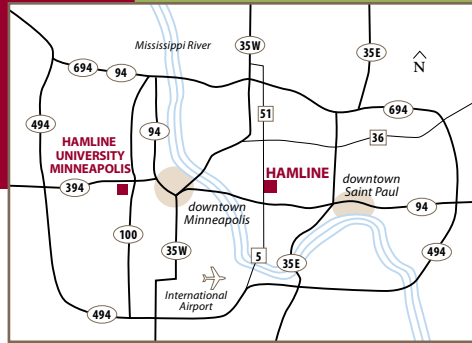

HAMLIN UNIVERSITY

Bush Memorial Library

Center for Academic Services
CLA Dean's Office

Bush Student Center

Bookstore, Chapel,
HUB Snack Bar, Post Office
Student Activities

Drew Fine Arts Center

Anne Simley Theater, Art Gallery

Drew Hall

School of Education

Drew Hall of Science

Career Development Center

Hamline Park Plaza—570 Asbury Street

Mediation Center, School of Business

Klas Center

Kay Fredericks Room, Klas Center Café,
Mitsch History Museum

Law and Graduate Schools Building

Student Administrative Services
Financial Aid, Registration and Records,
Student Accounts, Cashier, and
Graduate Administrative Services

Manor House

Counseling and Health Services,
Residential Life

Old Main

Academic Affairs, Bridgman Hall, Finance Office,
Human Resources, Marketing Communications,
President's Office, Student Affairs,
University Relations

Snelling Avenue Offices—

734–742 Snelling Ave.

Classroom and Event Services,
Graduate Admissions,
International and Off-Campus Programs,
Special Events, Wesley Center

Sorin Hall

Dining Hall