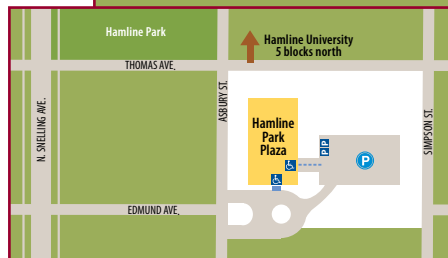

## Snelling Avenue Offices—

734–742 Snelling Ave.

Classroom and Event Services,  
Graduate Admissions,  
International and Off-Campus Programs,  
Special Events, Wesley Center

## Hamline University Minneapolis

1600 Utica Avenue S., St. Louis Park

**KEY**

- Parking Lot
- Accessible Parking
- Campus Map
- Accessible Ramp
- Accessible Entrance
- Accessible Path
- Pedestrian Path
- Curb Cut