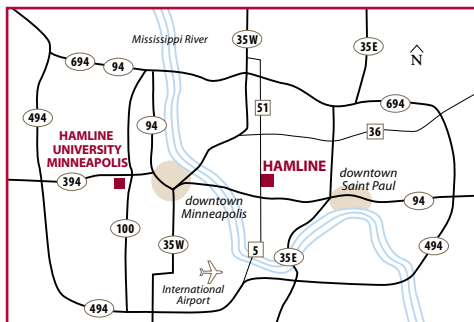

Admissions

Undergraduate:

833 Snelling Ave.

Graduate: 734 Snelling Ave.

Graduate admission moving to
845 Snelling Ave. in Jan. 2013

Law School: School of Law

Anderson Center

Starbucks, Bishop's Bistro,
Piper Café, Red Wing Room,
Wesley Center, Hedgeman
Center, Student Leadership
and Activities, Public Parking

570 Asbury Street
Mediation Center, School of
Business Dean's Office

Hamline University Minneapolis

1600 Utica Avenue S.,
St. Louis Park

*Hamline bans guns on
the premises.*

*For emergency call 911 or
Safety & Security Services at
651-523-2100.*

Pets required to be on leash.

KEY

- Parking Lot
- Accessible Parking
- Campus Map
- Accessible Ramp
- Accessible Entrance
- Accessible Path
- Pedestrian Path
- Curb Cut
- Emergency Call Box